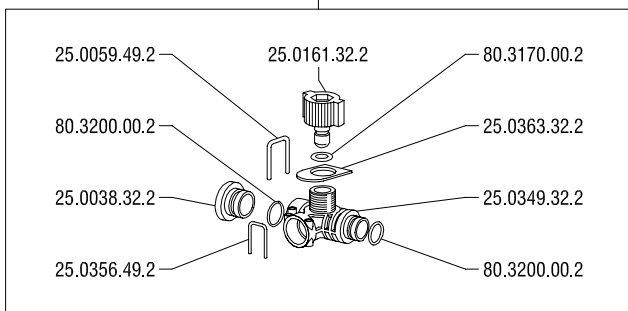

* Bianco: ingresso con centraggio Ø27 (fino a 06-23)
 Giallo: ingresso con centraggio Ø24,5 (da 07-23)
 White: fitting with centering Ø27 (before 06-23)
 Yellow: fitting with centering Ø24,5 (from 07-23)

Standard

Selfcleaning

Kit by-pass intermedio
25.9864.97.3
Intermediate by-pass kit

Kit by-pass terminale
25.9882.97.3
Terminal by-pass kit

Manual RD valve

Kit by-pass intermedio
25.8216.97.3
Intermediate by-pass kit

Kit by-pass terminale
25.8217.97.3
Terminal by-pass kit

25.1925.97.3 (BEFORE 06-23)
25.1925.97.3A (FROM 07-23)

25.1926.97.3 (BEFORE 06-23)
25.1926.97.3A (FROM 07-23)

25.2525.97.3 (BEFORE 06-23)
25.2525.97.3A (FROM 07-23)