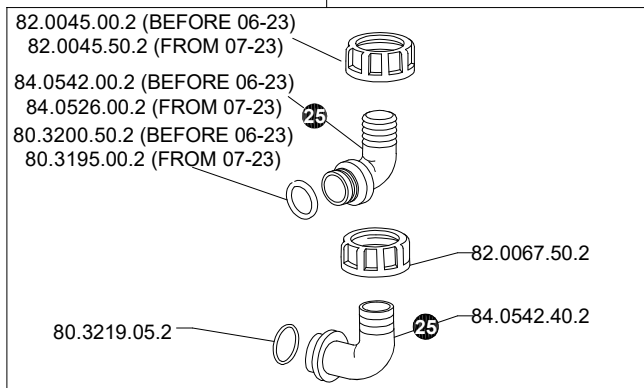

* Bianco: ingresso con centraggio Ø27 (fino a 06-23)
 Giallo: ingresso con centraggio Ø24,5 (da 07-23)
 White: fitting with centering Ø27 (before 06-23)
 Yellow: fitting with centering Ø24,5 (from 07-23)

Kit by-pass terminale
25.8217.97.3
Terminal by-pass kit

25.1925.97.3 (BEFORE 06-23)
25.1925.97.3A (FROM 07-23)

25.1926.97.3 (BEFORE 06-23)
25.1926.97.3A (FROM 07-23)

25.2525.97.3 (BEFORE 06-23)
25.2525.97.3A (FROM 07-23)

25.2526.97.3 (BEFORE 06-23)
25.2526.97.3A (FROM 07-23)

25.2530.97.3 (BEFORE 06-23)
25.2530.97.3A (FROM 07-23)

25.2531.97.3 (BEFORE 06-23)
25.2531.97.3A (FROM 07-23)