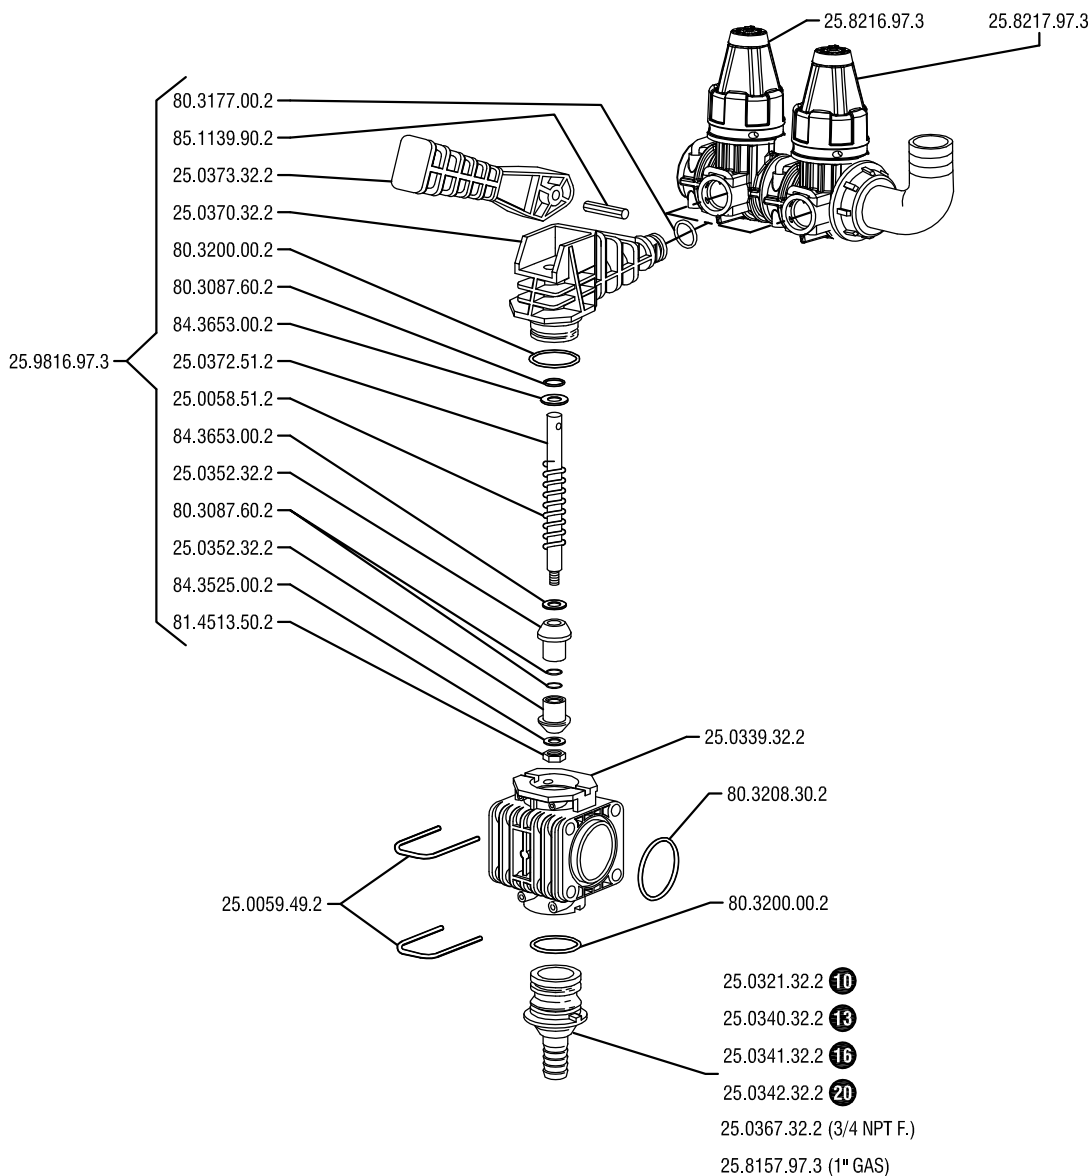

* Bianco: ingresso con centraggio Ø27 (fino a 06-23)
 Giallo: ingresso con centraggio Ø24,5 (da 07-23)
 White: fitting with centering Ø27 (before 06-23)
 Yellow: fitting with centering Ø24,5 (from 07-23)

Standard

Selfcleaning

Kit by-pass intermedio
25.9864.97.3
Intermediate by-pass kit

Kit by-pass terminale
25.9882.97.3
Terminal by-pass kit

Manual RD valve

Kit by-pass intermedio
25.8216.97.3
Intermediate by-pass kit

Kit by-pass terminale
25.8217.97.3
Terminal by-pass kit

25.1925.97.3 (BEFORE 06-23)
25.1925.97.3A (FROM 07-23)

25.1926.97.3 (BEFORE 06-23)
25.1926.97.3A (FROM 07-23)

25.2525.97.3 (BEFORE 06-23)
25.2525.97.3A (FROM 07-23)

25.2526.97.3 (BEFORE 06-23)
25.2526.97.3A (FROM 07-23)

25.2530.97.3 (BEFORE 06-23)
25.2530.97.3A (FROM 07-23)

25.2531.97.3 (BEFORE 06-23)
25.2531.97.3A (FROM 07-23)