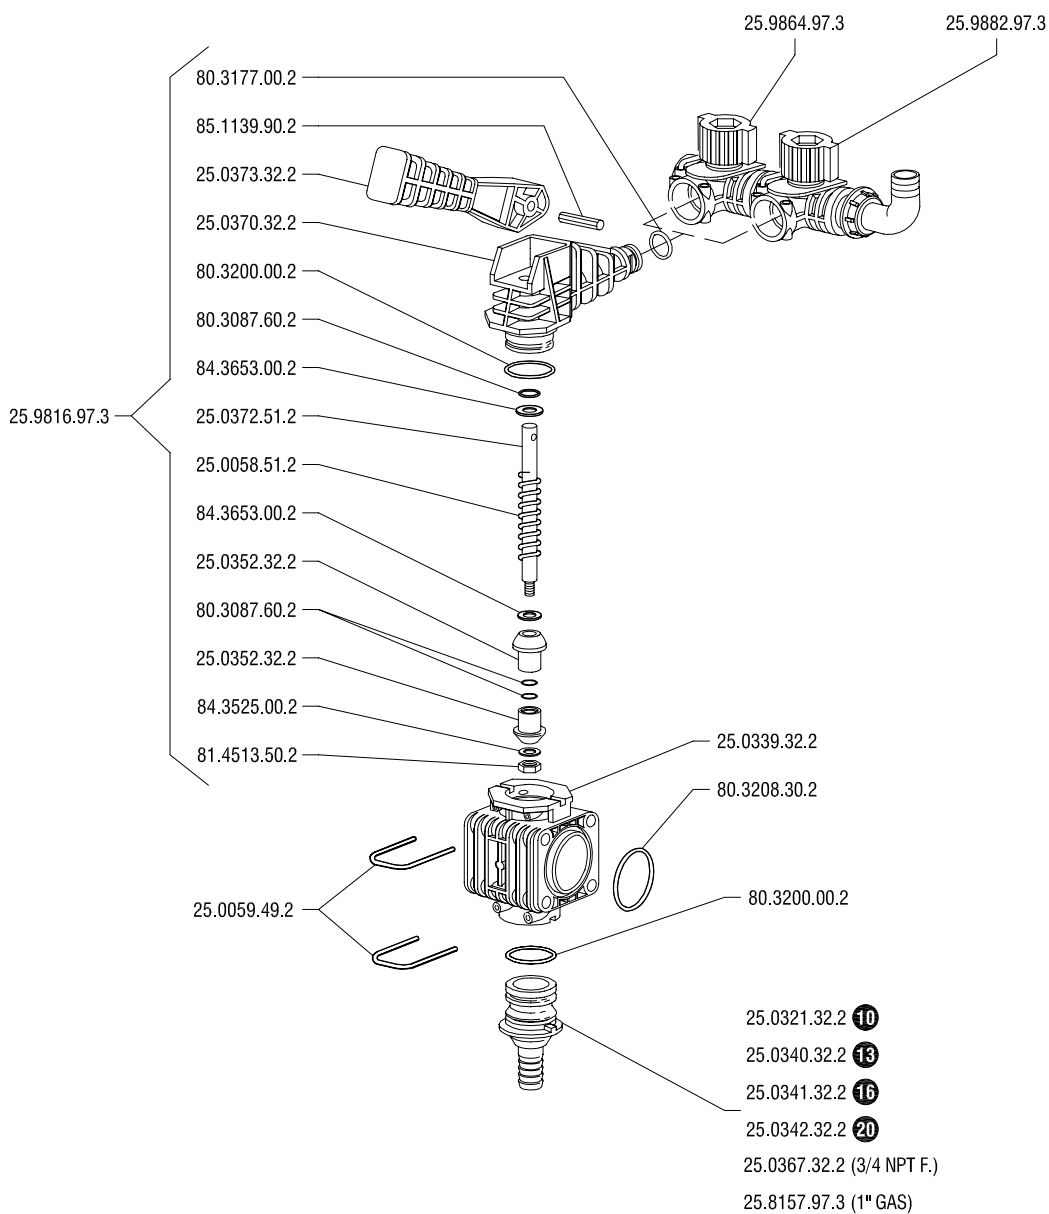

* Bianco: ingresso con centraggio Ø27 (fino a 06-23)
 Giallo: ingresso con centraggio Ø24,5 (da 07-23)
 White: fitting with centering Ø27 (before 06-23)
 Yellow: fitting with centering Ø24,5 (from 07-23)

Standard

Selfcleaning

Kit by-pass intermedio
25.9864.97.3
Intermediate by-pass kit

Kit by-pass terminale
25.9882.97.3
Terminal by-pass kit

Manual RD valve

Kit by-pass intermedio
25.8216.97.3
Intermediate by-pass kit

Kit by-pass terminale
25.8217.97.3
Terminal by-pass kit

25.1925.97.3 (BEFORE 06-23)
25.1925.97.3A (FROM 07-23)

25.1926.97.3 (BEFORE 06-23)
25.1926.97.3A (FROM 07-23)

25.2525.97.3 (BEFORE 06-23)
25.2525.97.3A (FROM 07-23)

25.2526.97.3 (BEFORE 06-23)
25.2526.97.3A (FROM 07-23)

25.2530.97.3 (BEFORE 06-23)
25.2530.97.3A (FROM 07-23)

25.2531.97.3 (BEFORE 06-23)
25.2531.97.3A (FROM 07-23)