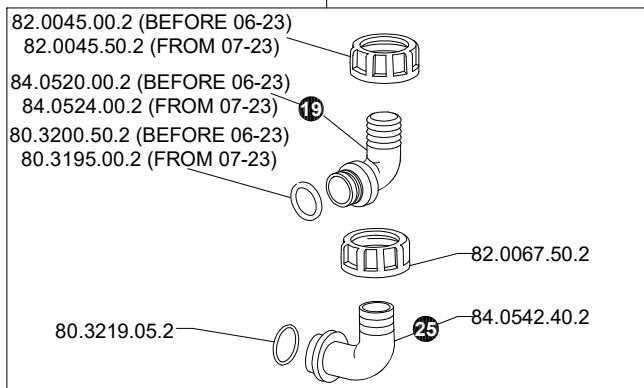

* Bianco: ingresso con centraggio Ø27 (fino a 06-23)
 Giallo: ingresso con centraggio Ø24,5 (da 07-23)
 White: fitting with centering Ø27 (before 06-23)
 Yellow: fitting with centering Ø24,5 (from 07-23)

Standard

Selfcleaning

Kit by-pass intermedio
25.9864.97.3
Intermediate by-pass kit

Kit by-pass terminale
25.9882.97.3
Terminal by-pass kit

Manual RD valve

Kit by-pass intermedio
25.8216.97.3
Intermediate by-pass kit

Kit by-pass terminale
25.8217.97.3
Terminal by-pass kit

25.1925.97.3 (BEFORE 06-23)
25.1925.97.3A (FROM 07-23)

25.1926.97.3 (BEFORE 06-23)
25.1926.97.3A (FROM 07-23)

25.2525.97.3 (BEFORE 06-23)
25.2525.97.3A (FROM 07-23)

25.2526.97.3 (BEFORE 06-23)
25.2526.97.3A (FROM 07-23)

25.2530.97.3 (BEFORE 06-23)
25.2530.97.3A (FROM 07-23)

25.2531.97.3 (BEFORE 06-23)
25.2531.97.3A (FROM 07-23)