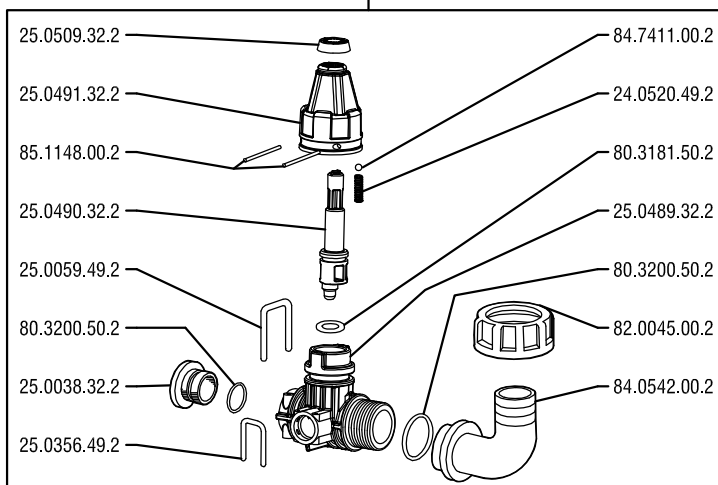

* Bianco: ingresso con centraggio Ø27 (fino a 06-23)
 Giallo: ingresso con centraggio Ø24,5 (da 07-23)
 White: fitting with centering Ø27 (before 06-23)
 Yellow: fitting with centering Ø24,5 (from 07-23)

Standard

Selfcleaning

Kit by-pass intermedio
25.9864.97.3
Intermediate by-pass kit

Kit by-pass terminale
25.9882.97.3
Terminal by-pass kit

Manual RD valve

Kit by-pass intermedio
25.8216.97.3
Intermediate by-pass kit

Kit by-pass terminale
25.8217.97.3
Terminal by-pass kit

25.1925.97.3 (BEFORE 06-23)
25.1925.97.3A (FROM 07-23)

25.1926.97.3 (BEFORE 06-23)
25.1926.97.3A (FROM 07-23)

25.2525.97.3 (BEFORE 06-23)
25.2525.97.3A (FROM 07-23)

25.2526.97.3 (BEFORE 06-23)
25.2526.97.3A (FROM 07-23)

25.2530.97.3 (BEFORE 06-23)
25.2530.97.3A (FROM 07-23)

25.2531.97.3 (BEFORE 06-23)
25.2531.97.3A (FROM 07-23)