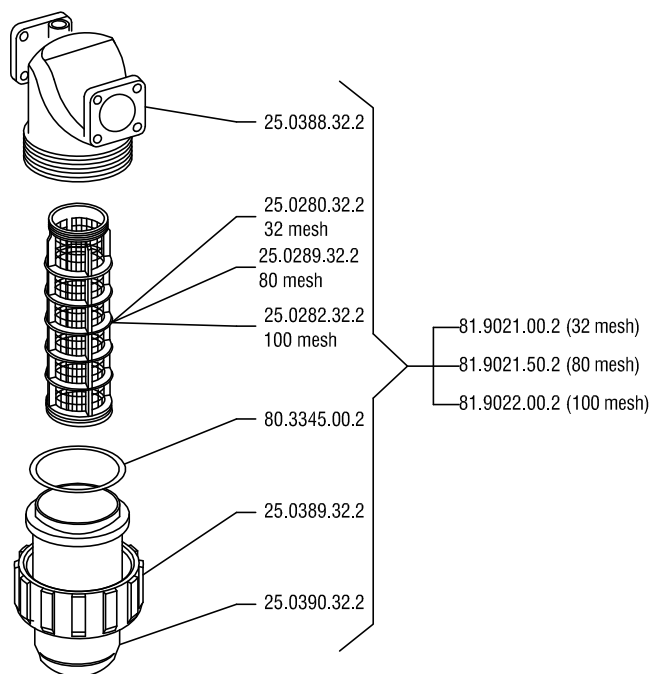

* Bianco: ingresso con centraggio Ø27 (fino a 06-23)
 Giallo: ingresso con centraggio Ø24,5 (da 07-23)
 White: fitting with centering Ø27 (before 06-23)
 Yellow: fitting with centering Ø24,5 (from 07-23)

Standard

Selfcleaning

Kit by-pass intermedio
25.9864.97.3
Intermediate by-pass kit

Kit by-pass terminale
25.9882.97.3
Terminal by-pass kit

Manual RD valve

Kit by-pass intermedio
25.8216.97.3
Intermediate by-pass kit

Kit by-pass terminale
25.8217.97.3
Terminal by-pass kit

25.1925.97.3 (BEFORE 06-23)
25.1925.97.3A (FROM 07-23)

25.1926.97.3 (BEFORE 06-23)
25.1926.97.3A (FROM 07-23)

25.2525.97.3 (BEFORE 06-23)
25.2525.97.3A (FROM 07-23)

25.2526.97.3 (BEFORE 06-23)
25.2526.97.3A (FROM 07-23)

25.2530.97.3 (BEFORE 06-23)
25.2530.97.3A (FROM 07-23)

25.2531.97.3 (BEFORE 06-23)
25.2531.97.3A (FROM 07-23)