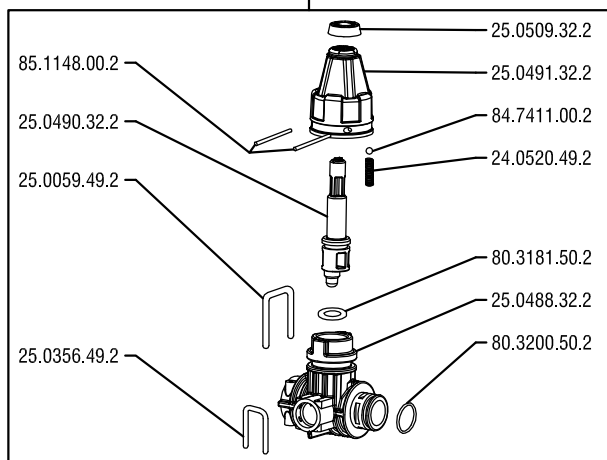

* Bianco: ingresso con centraggio Ø27 (fino a 06-23)
 Giallo: ingresso con centraggio Ø24,5 (da 07-23)
 White: fitting with centering Ø27 (before 06-23)
 Yellow: fitting with centering Ø24,5 (from 07-23)

Standard

Selfcleaning

Kit by-pass intermedio
25.9864.97.3
Intermediate by-pass kit

Kit by-pass terminale
25.9882.97.3
Terminal by-pass kit

Manual RD valve

Kit by-pass intermedio
25.8216.97.3
Intermediate by-pass kit

Kit by-pass terminale
25.8217.97.3
Terminal by-pass kit

25.1925.97.3 (BEFORE 06-23)
25.1925.97.3A (FROM 07-23)

25.1926.97.3 (BEFORE 06-23)
25.1926.97.3A (FROM 07-23)

25.2525.97.3 (BEFORE 06-23)
25.2525.97.3A (FROM 07-23)

25.2526.97.3 (BEFORE 06-23)
25.2526.97.3A (FROM 07-23)

25.2530.97.3 (BEFORE 06-23)
25.2530.97.3A (FROM 07-23)

25.2531.97.3 (BEFORE 06-23)
25.2531.97.3A (FROM 07-23)