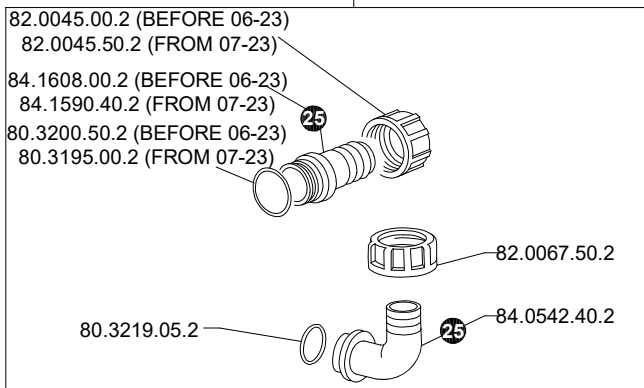

* Bianco: ingresso con centraggio Ø27 (fino a 06-23)
 Giallo: ingresso con centraggio Ø24,5 (da 07-23)
 White: fitting with centering Ø27 (before 06-23)
 Yellow: fitting with centering Ø24,5 (from 07-23)

Kit by-pass terminale
25.8217.97.3
Terminal by-pass kit

25.1925.97.3 (BEFORE 06-23)
25.1925.97.3A (FROM 07-23)

25.1926.97.3 (BEFORE 06-23)
25.1926.97.3A (FROM 07-23)

25.2525.97.3 (BEFORE 06-23)
25.2525.97.3A (FROM 07-23)

25.2526.97.3 (BEFORE 06-23)
25.2526.97.3A (FROM 07-23)

25.2530.97.3 (BEFORE 06-23)
25.2530.97.3A (FROM 07-23)

25.2531.97.3 (BEFORE 06-23)
25.2531.97.3A (FROM 07-23)