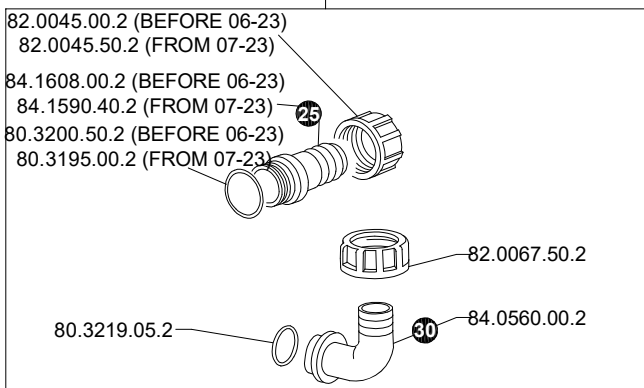

* Bianco: ingresso con centraggio Ø27 (fino a 06-23)
 Giallo: ingresso con centraggio Ø24,5 (da 07-23)
 White: fitting with centering Ø27 (before 06-23)
 Yellow: fitting with centering Ø24,5 (from 07-23)

Kit by-pass terminale
25.8217.97.3
Terminal by-pass kit

25.1925.97.3 (BEFORE 06-23)
25.1925.97.3A (FROM 07-23)

25.1926.97.3 (BEFORE 06-23)
25.1926.97.3A (FROM 07-23)

25.2525.97.3 (BEFORE 06-23)
25.2525.97.3A (FROM 07-23)

25.2526.97.3 (BEFORE 06-23)
25.2526.97.3A (FROM 07-23)

25.2530.97.3 (BEFORE 06-23)
25.2530.97.3A (FROM 07-23)

25.2531.97.3 (BEFORE 06-23)
25.2531.97.3A (FROM 07-23)