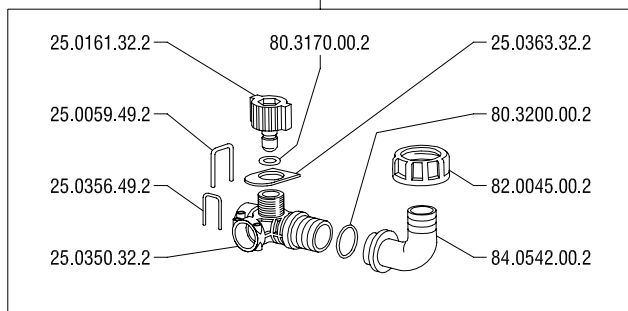

* Bianco: ingresso con centraggio Ø27 (fino a 06-23)
 Giallo: ingresso con centraggio Ø24,5 (da 07-23)
 White: fitting with centering Ø27 (before 06-23)
 Yellow: fitting with centering Ø24,5 (from 07-23)

Standard

Selfcleaning

Kit by-pass intermedio
25.9864.97.3
Intermediate by-pass kit

Kit by-pass terminale
25.9882.97.3
Terminal by-pass kit

Manual RD valve

Kit by-pass intermedio
25.8216.97.3
Intermediate by-pass kit

Kit by-pass terminale
25.8217.97.3
Terminal by-pass kit

25.1925.97.3 (BEFORE 06-23)
25.1925.97.3A (FROM 07-23)

25.1926.97.3 (BEFORE 06-23)
25.1926.97.3A (FROM 07-23)

25.2525.97.3 (BEFORE 06-23)
25.2525.97.3A (FROM 07-23)