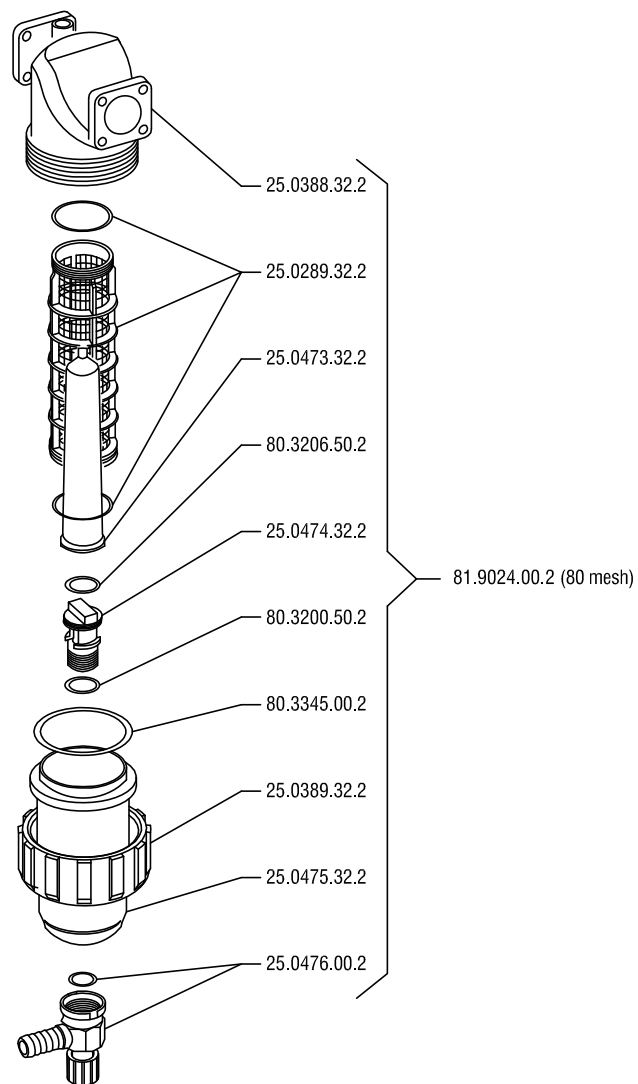

* Bianco: ingresso con centraggio Ø27 (fino a 06-23)
 Giallo: ingresso con centraggio Ø24,5 (da 07-23)
 White: fitting with centering Ø27 (before 06-23)
 Yellow: fitting with centering Ø24,5 (from 07-23)

Standard

Selfcleaning

Kit by-pass intermedio
25.9864.97.3
Intermediate by-pass kit

Kit by-pass terminale
25.9882.97.3
Terminal by-pass kit

Manual RD valve

Kit by-pass intermedio
25.8216.97.3
Intermediate by-pass kit

Kit by-pass terminale
25.8217.97.3
Terminal by-pass kit

25.1925.97.3 (BEFORE 06-23)
25.1925.97.3A (FROM 07-23)

25.1926.97.3 (BEFORE 06-23)
25.1926.97.3A (FROM 07-23)

25.2525.97.3 (BEFORE 06-23)
25.2525.97.3A (FROM 07-23)

25.2526.97.3 (BEFORE 06-23)
25.2526.97.3A (FROM 07-23)

25.2530.97.3 (BEFORE 06-23)
25.2530.97.3A (FROM 07-23)

25.2531.97.3 (BEFORE 06-23)
25.2531.97.3A (FROM 07-23)