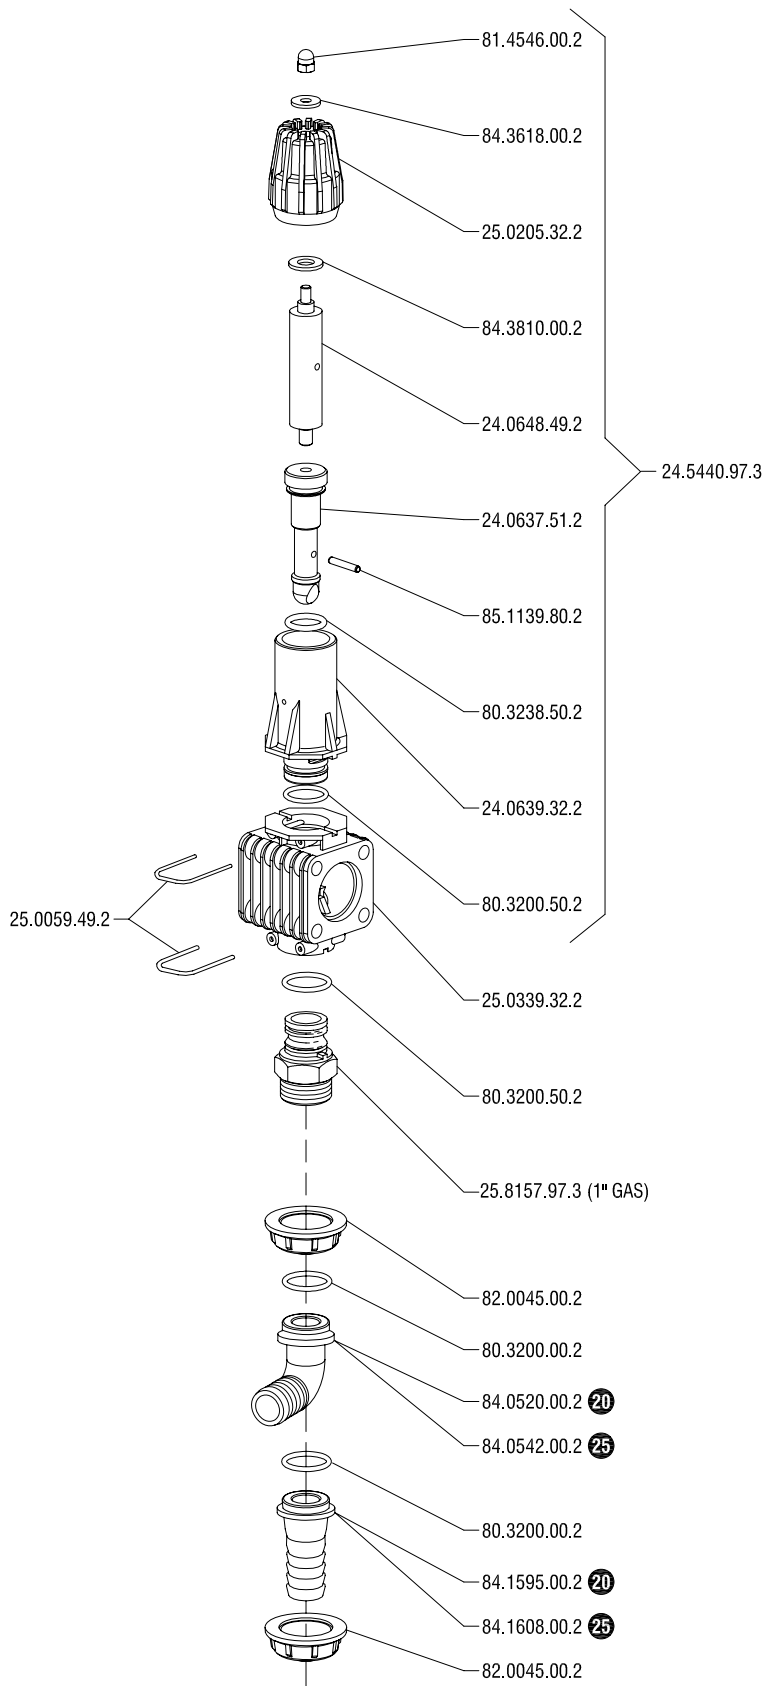

* Bianco: ingresso con centraggio Ø27 (fino a 06-23)
 Giallo: ingresso con centraggio Ø24,5 (da 07-23)
 White: fitting with centering Ø27 (before 06-23)
 Yellow: fitting with centering Ø24,5 (from 07-23)

Standard

Selfcleaning

Kit by-pass intermedio
25.9864.97.3
Intermediate by-pass kit

Kit by-pass terminale
25.9882.97.3
Terminal by-pass kit

Manual RD valve

Kit by-pass intermedio
25.8216.97.3
Intermediate by-pass kit

Kit by-pass terminale
25.8217.97.3
Terminal by-pass kit

25.1925.97.3 (BEFORE 06-23)
25.1925.97.3A (FROM 07-23)

25.1926.97.3 (BEFORE 06-23)
25.1926.97.3A (FROM 07-23)

25.2525.97.3 (BEFORE 06-23)
25.2525.97.3A (FROM 07-23)

25.2526.97.3 (BEFORE 06-23)
25.2526.97.3A (FROM 07-23)

25.2530.97.3 (BEFORE 06-23)
25.2530.97.3A (FROM 07-23)

25.2531.97.3 (BEFORE 06-23)
25.2531.97.3A (FROM 07-23)