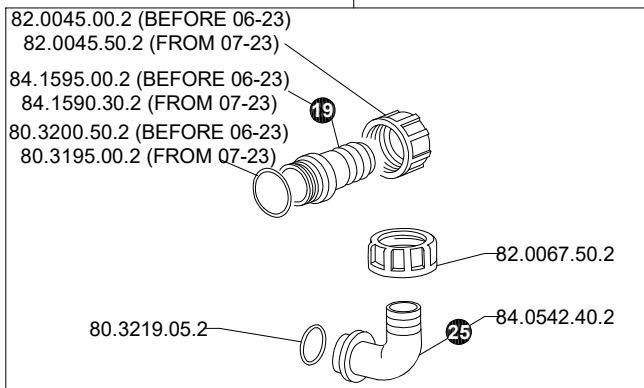

* Bianco: ingresso con centraggio Ø27 (fino a 06-23)
 Giallo: ingresso con centraggio Ø24,5 (da 07-23)
 White: fitting with centering Ø27 (before 06-23)
 Yellow: fitting with centering Ø24,5 (from 07-23)

Standard

Selfcleaning

Kit by-pass intermedio
25.9864.97.3
Intermediate by-pass kit

Kit by-pass terminale
25.9882.97.3
Terminal by-pass kit

Manual RD valve

Kit by-pass intermedio
25.8216.97.3
Intermediate by-pass kit

Kit by-pass terminale
25.8217.97.3
Terminal by-pass kit

25.1925.97.3 (BEFORE 06-23)
25.1925.97.3A (FROM 07-23)

25.1926.97.3 (BEFORE 06-23)
25.1926.97.3A (FROM 07-23)

25.2525.97.3 (BEFORE 06-23)
25.2525.97.3A (FROM 07-23)

25.2526.97.3 (BEFORE 06-23)
25.2526.97.3A (FROM 07-23)

25.2530.97.3 (BEFORE 06-23)
25.2530.97.3A (FROM 07-23)

25.2531.97.3 (BEFORE 06-23)
25.2531.97.3A (FROM 07-23)