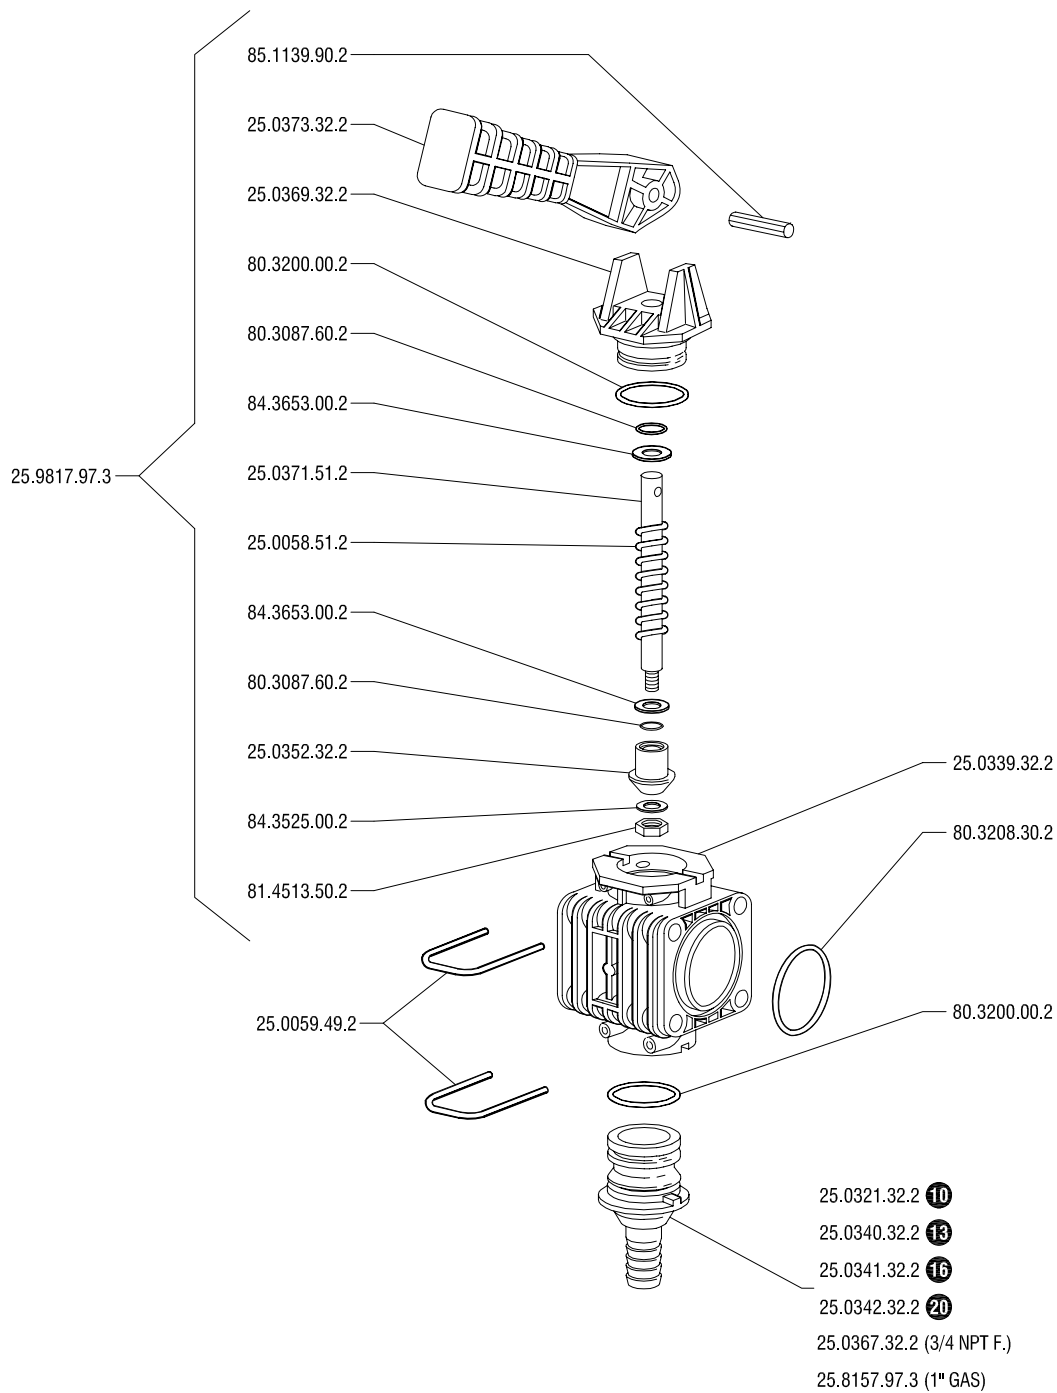

* Bianco: ingresso con centraggio Ø27 (fino a 06-23)
 Giallo: ingresso con centraggio Ø24,5 (da 07-23)
 White: fitting with centering Ø27 (before 06-23)
 Yellow: fitting with centering Ø24,5 (from 07-23)

Standard

Selfcleaning

Kit by-pass intermedio
25.9864.97.3
Intermediate by-pass kit

Kit by-pass terminale
25.9882.97.3
Terminal by-pass kit

Manual RD valve

Kit by-pass intermedio
25.8216.97.3
Intermediate by-pass kit

Kit by-pass terminale
25.8217.97.3
Terminal by-pass kit

25.1925.97.3 (BEFORE 06-23)
25.1925.97.3A (FROM 07-23)

25.1926.97.3 (BEFORE 06-23)
25.1926.97.3A (FROM 07-23)

25.2525.97.3 (BEFORE 06-23)
25.2525.97.3A (FROM 07-23)

25.2526.97.3 (BEFORE 06-23)
25.2526.97.3A (FROM 07-23)

25.2530.97.3 (BEFORE 06-23)
25.2530.97.3A (FROM 07-23)

25.2531.97.3 (BEFORE 06-23)
25.2531.97.3A (FROM 07-23)