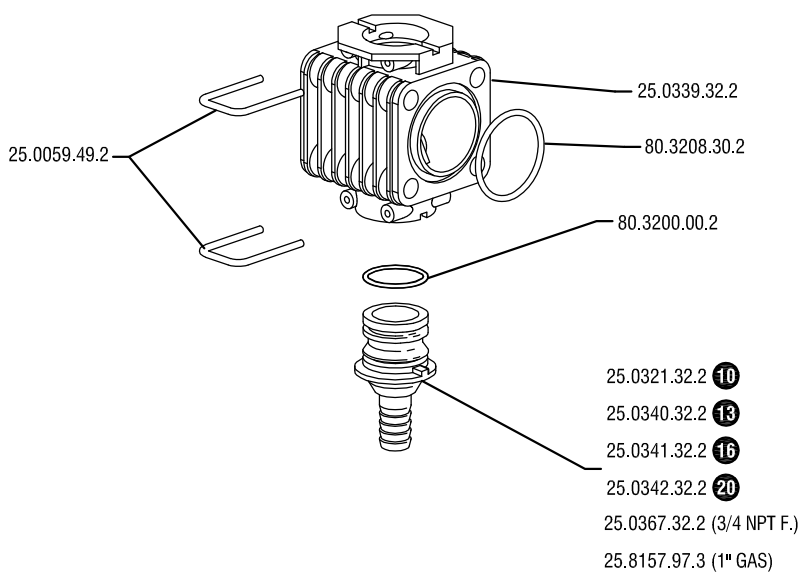

Standard

Selfcleaning

Kit by-pass intermedio  
**25.9861.97.3**  
 Intermediate by-pass kit

Kit by-pass terminale  
**25.9879.97.3**  
 Terminal by-pass kit

ON-OFF

ON-ON

Kit by-pass intermedio  
**25.8218.97.3**  
Intermediate by-pass kit

Kit by-pass terminale  
**25.8219.97.3**  
Terminal by-pass kit

Only for Fill Nergydrop  
 25.2533.97.3 (80-110 l/min)