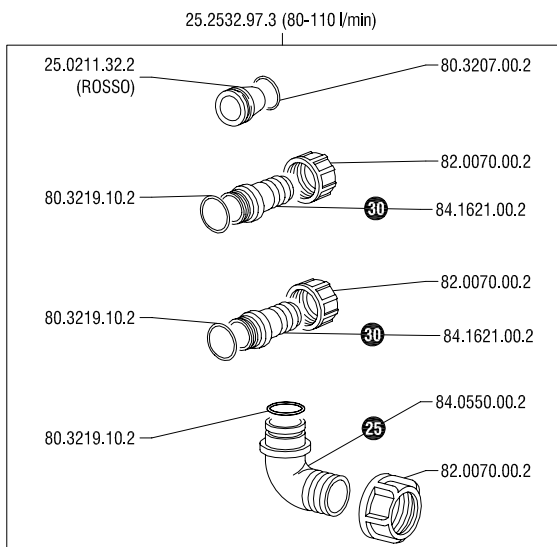

Standard

Selfcleaning

Kit by-pass intermedio  
**25.9861.97.3**  
 Intermediate by-pass kit

Kit by-pass terminale  
**25.9879.97.3**  
 Terminal by-pass kit

ON-OFF

ON-ON

Kit by-pass intermedio  
**25.8218.97.3**  
Intermediate by-pass kit

Kit by-pass terminale  
**25.8219.97.3**  
Terminal by-pass kit

Only for Fill Nergydrop  
 25.2533.97.3 (80-110 l/min)