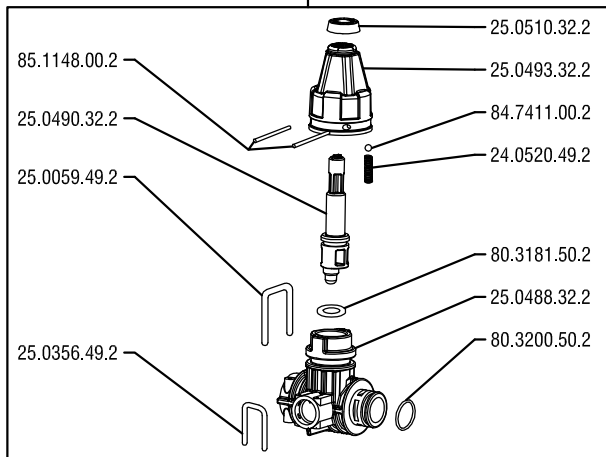

Standard

Selfcleaning

Kit by-pass intermedio  
**25.9861.97.3**  
 Intermediate by-pass kit

Kit by-pass terminale  
**25.9879.97.3**  
 Terminal by-pass kit

ON-OFF

ON-ON

Kit by-pass intermedio  
**25.8218.97.3**  
Intermediate by-pass kit

Kit by-pass terminale  
**25.8219.97.3**  
Terminal by-pass kit

Only for Fill Nergydrop  
 25.2533.97.3 (80-110 l/min)