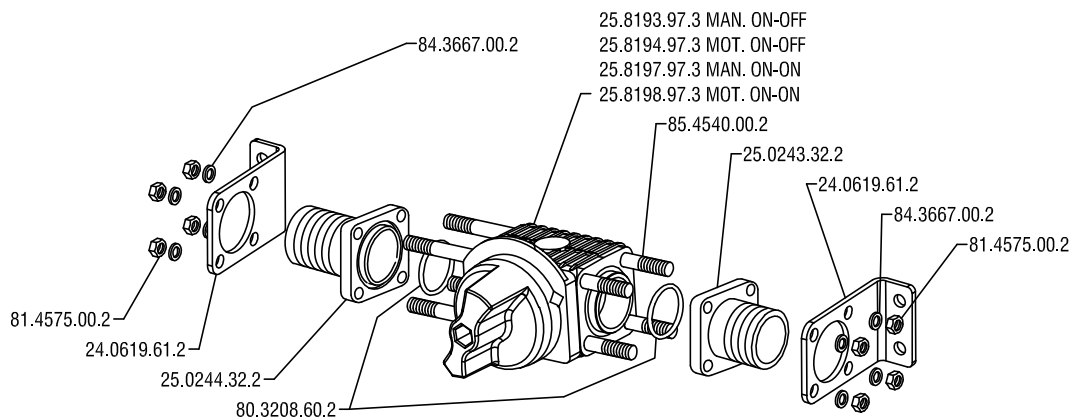

Standard

Selfcleaning

Kit by-pass intermedio  
**25.9861.97.3**  
 Intermediate by-pass kit

Kit by-pass terminale  
**25.9879.97.3**  
 Terminal by-pass kit

ON-OFF

ON-ON

Kit by-pass intermedio  
**25.8218.97.3**  
Intermediate by-pass kit

Kit by-pass terminale  
**25.8219.97.3**  
Terminal by-pass kit

Only for Fill Nergydrop  
 25.2533.97.3 (80-110 l/min)