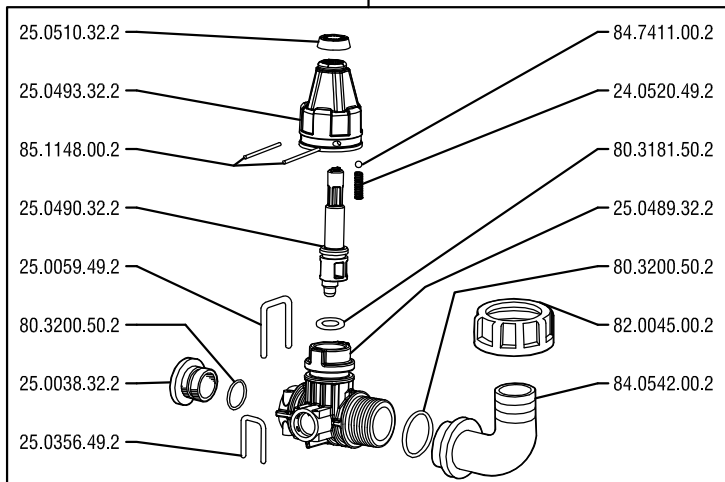

Standard

Selfcleaning

Kit by-pass intermedio  
**25.9861.97.3**  
 Intermediate by-pass kit

Kit by-pass terminale  
**25.9879.97.3**  
 Terminal by-pass kit

ON-OFF

ON-ON

Kit by-pass intermedio  
**25.8218.97.3**  
Intermediate by-pass kit

Kit by-pass terminale  
**25.8219.97.3**  
Terminal by-pass kit

Only for Fill Nergydrop  
 25.2533.97.3 (80-110 l/min)