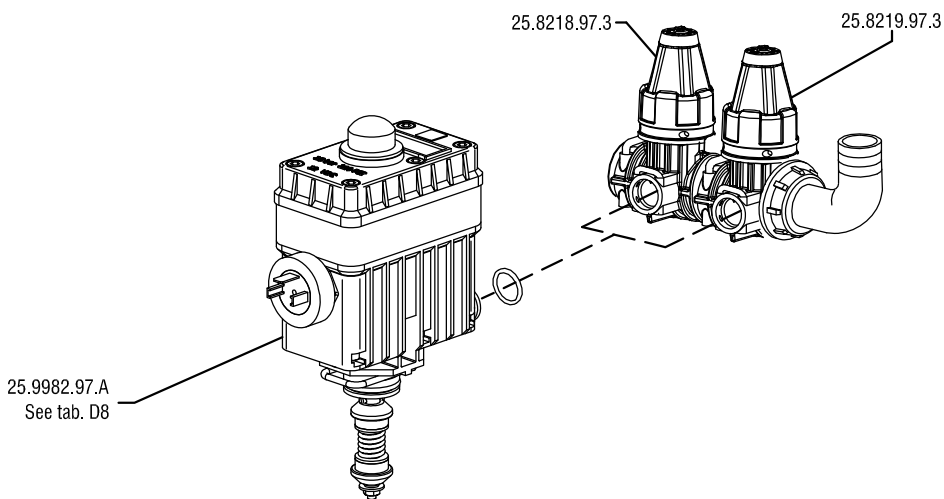

Standard

Selfcleaning

Kit by-pass intermedio  
**25.9861.97.3**  
 Intermediate by-pass kit

Kit by-pass terminale  
**25.9879.97.3**  
 Terminal by-pass kit

ON-OFF

ON-ON

Kit by-pass intermedio  
**25.8218.97.3**  
Intermediate by-pass kit

Kit by-pass terminale  
**25.8219.97.3**  
Terminal by-pass kit

Only for Fill Nergydrop  
 25.2533.97.3 (80-110 l/min)