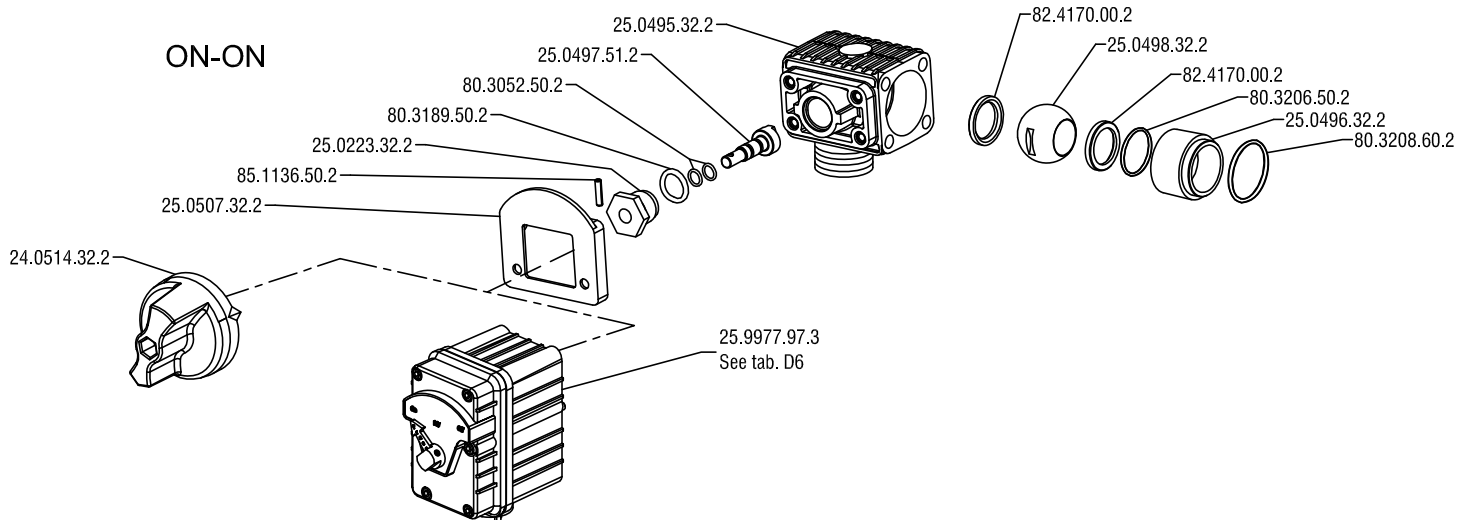

Standard

Selfcleaning

Kit by-pass intermedio  
**25.9861.97.3**  
 Intermediate by-pass kit

Kit by-pass terminale  
**25.9879.97.3**  
 Terminal by-pass kit

ON-OFF

ON-ON

Kit by-pass intermedio  
**25.8218.97.3**  
Intermediate by-pass kit

Kit by-pass terminale  
**25.8219.97.3**  
Terminal by-pass kit

Only for Fill Nergydrop  
 25.2533.97.3 (80-110 l/min)