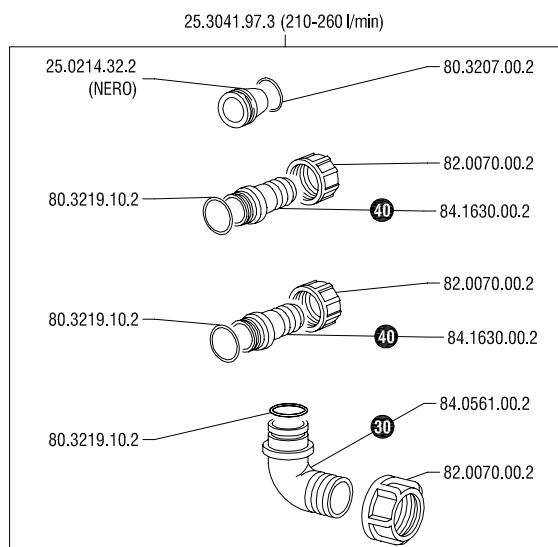

Standard

Selfcleaning

Kit by-pass intermedio  
**25.9861.97.3**  
 Intermediate by-pass kit

Kit by-pass terminale  
**25.9879.97.3**  
 Terminal by-pass kit

ON-OFF

ON-ON

Kit by-pass intermedio  
**25.8218.97.3**  
Intermediate by-pass kit

Kit by-pass terminale  
**25.8219.97.3**  
Terminal by-pass kit

Only for Fill Nergydrop  
 25.2533.97.3 (80-110 l/min)