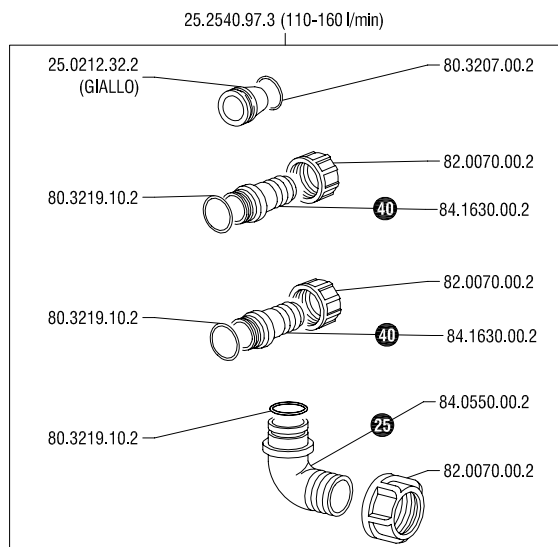

Standard

Selfcleaning

Kit by-pass intermedio  
**25.9861.97.3**  
 Intermediate by-pass kit

Kit by-pass terminale  
**25.9879.97.3**  
 Terminal by-pass kit

ON-OFF

ON-ON

Kit by-pass intermedio  
**25.8218.97.3**  
Intermediate by-pass kit

Kit by-pass terminale  
**25.8219.97.3**  
Terminal by-pass kit

Only for Fill Nergydrop  
 25.2533.97.3 (80-110 l/min)