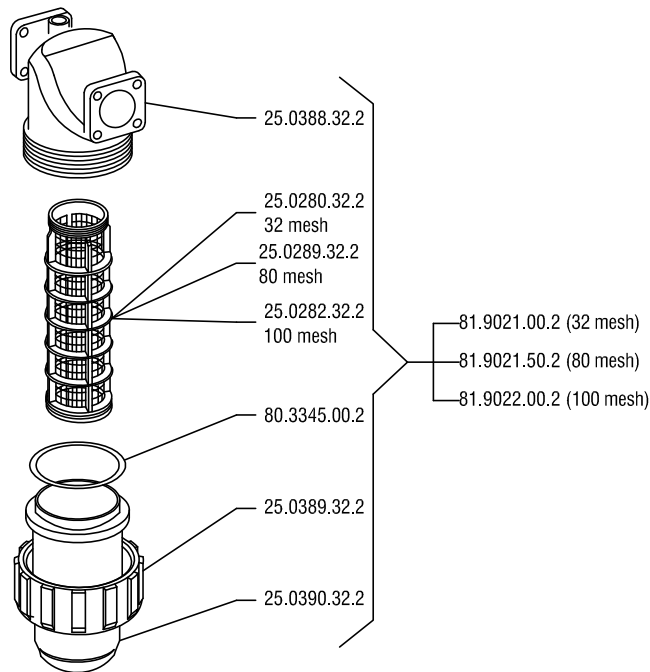

Standard

Selfcleaning

Kit by-pass intermedio  
**25.9861.97.3**  
 Intermediate by-pass kit

Kit by-pass terminale  
**25.9879.97.3**  
 Terminal by-pass kit

ON-OFF

ON-ON

Kit by-pass intermedio  
**25.8218.97.3**  
Intermediate by-pass kit

Kit by-pass terminale  
**25.8219.97.3**  
Terminal by-pass kit

Only for Fill Nergydrop  
 25.2533.97.3 (80-110 l/min)