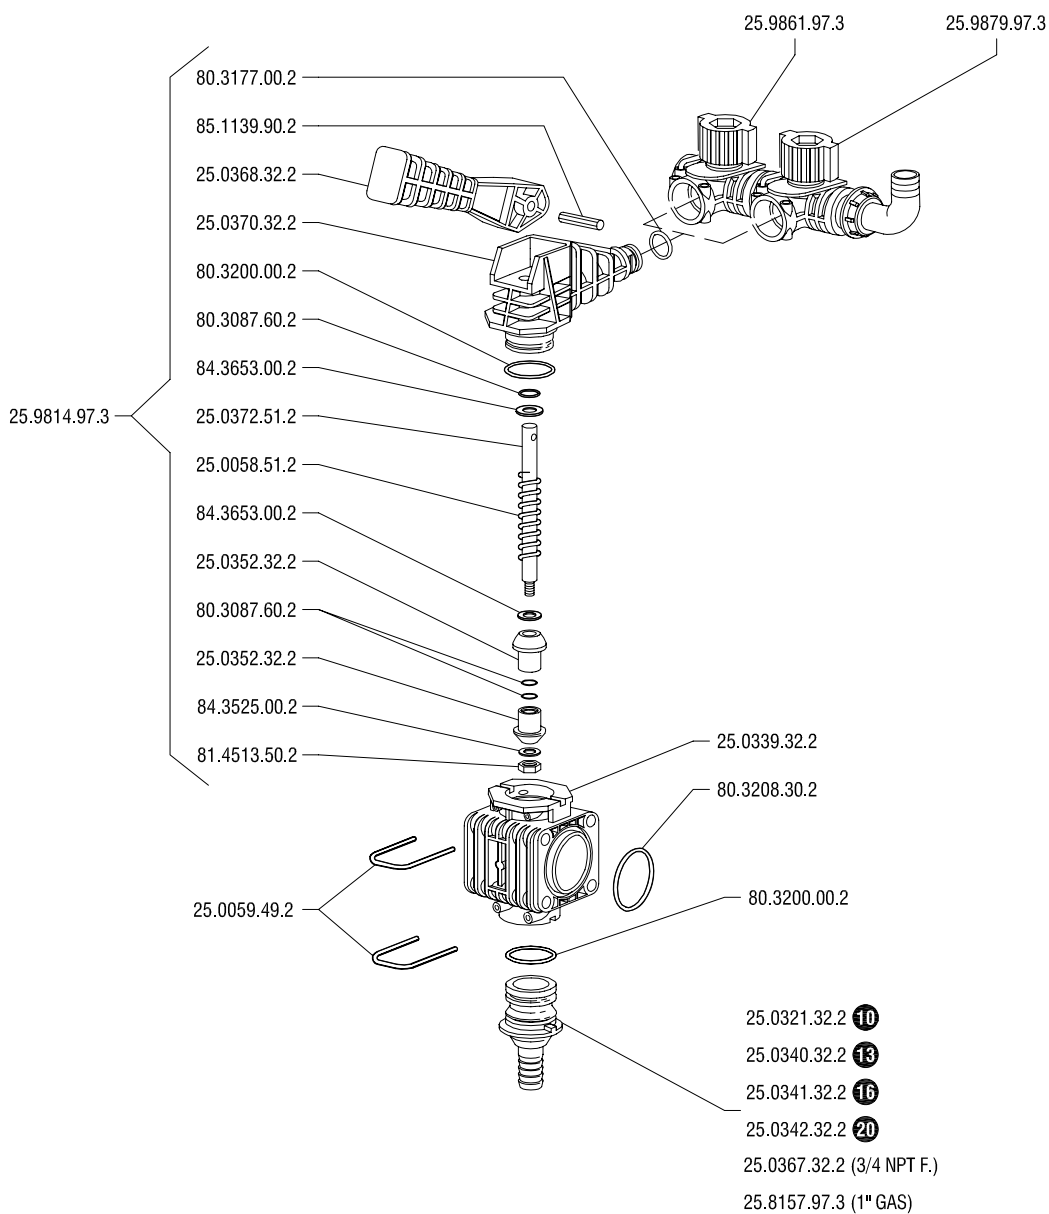

Standard

Selfcleaning

Kit by-pass intermedio  
**25.9861.97.3**  
 Intermediate by-pass kit

Kit by-pass terminale  
**25.9879.97.3**  
 Terminal by-pass kit

ON-OFF

ON-ON

Kit by-pass intermedio  
**25.8218.97.3**  
Intermediate by-pass kit

Kit by-pass terminale  
**25.8219.97.3**  
Terminal by-pass kit

Only for Fill Nergydrop  
 25.2533.97.3 (80-110 l/min)