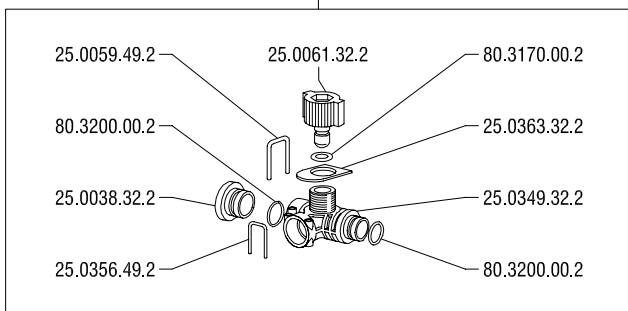

Standard

Selfcleaning

Kit by-pass intermedio  
**25.9861.97.3**  
 Intermediate by-pass kit

Kit by-pass terminale  
**25.9879.97.3**  
 Terminal by-pass kit

ON-OFF

ON-ON

Kit by-pass intermedio  
**25.8218.97.3**  
Intermediate by-pass kit

Kit by-pass terminale  
**25.8219.97.3**  
Terminal by-pass kit

Only for Fill Nergydrop  
 25.2533.97.3 (80-110 l/min)