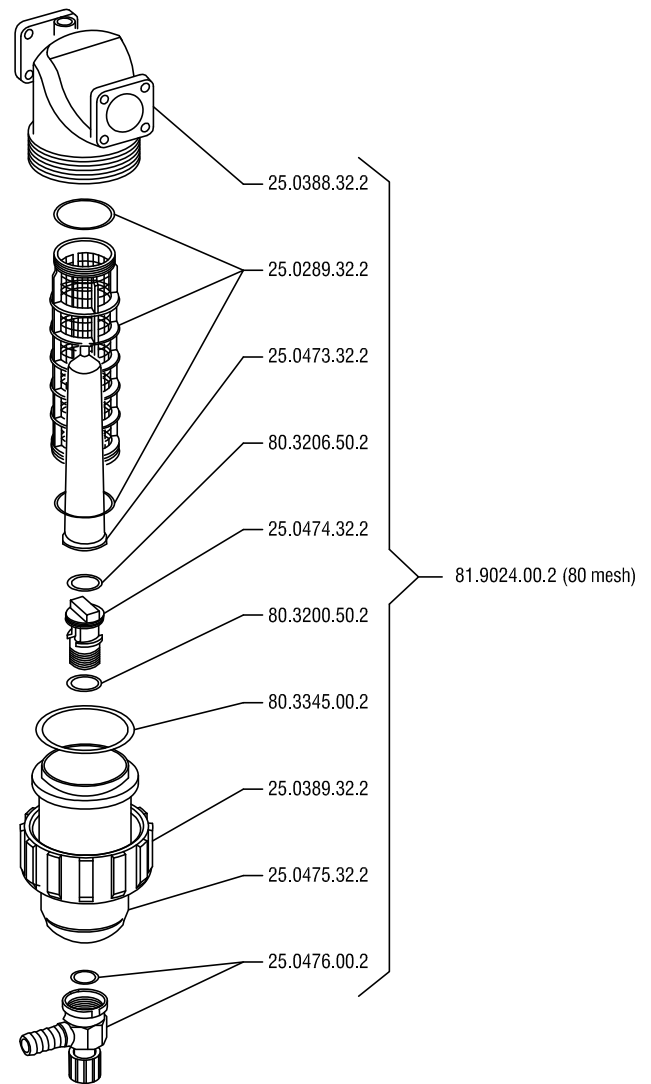

Standard

Selfcleaning

Kit by-pass intermedio  
**25.9861.97.3**  
 Intermediate by-pass kit

Kit by-pass terminale  
**25.9879.97.3**  
 Terminal by-pass kit

ON-OFF

ON-ON

Kit by-pass intermedio  
**25.8218.97.3**  
Intermediate by-pass kit

Kit by-pass terminale  
**25.8219.97.3**  
Terminal by-pass kit

Only for Fill Nergydrop  
 25.2533.97.3 (80-110 l/min)