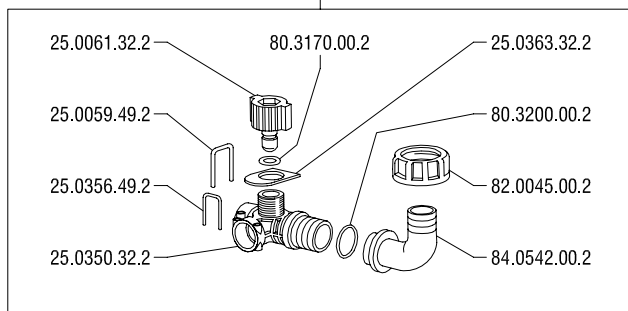

Standard

Selfcleaning

Kit by-pass intermedio  
**25.9861.97.3**  
 Intermediate by-pass kit

Kit by-pass terminale  
**25.9879.97.3**  
 Terminal by-pass kit

ON-OFF

ON-ON

Kit by-pass intermedio  
**25.8218.97.3**  
Intermediate by-pass kit

Kit by-pass terminale  
**25.8219.97.3**  
Terminal by-pass kit

Only for Fill Nergydrop  
 25.2533.97.3 (80-110 l/min)