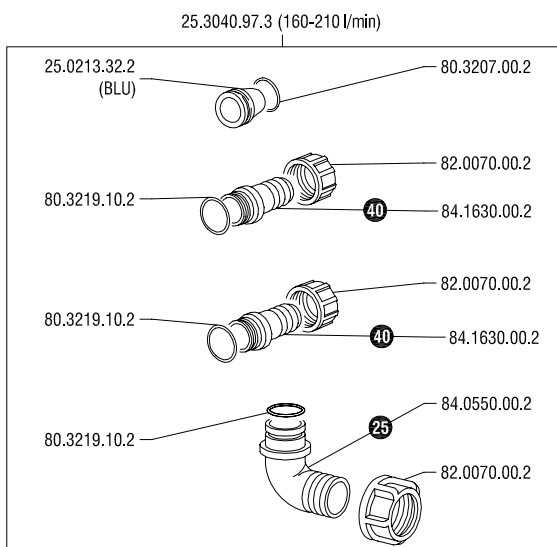

Standard

Selfcleaning

Kit by-pass intermedio  
**25.9861.97.3**  
 Intermediate by-pass kit

Kit by-pass terminale  
**25.9879.97.3**  
 Terminal by-pass kit

ON-OFF

ON-ON

Kit by-pass intermedio  
**25.8218.97.3**  
Intermediate by-pass kit

Kit by-pass terminale  
**25.8219.97.3**  
Terminal by-pass kit

Only for Fill Nergydrop  
 25.2533.97.3 (80-110 l/min)