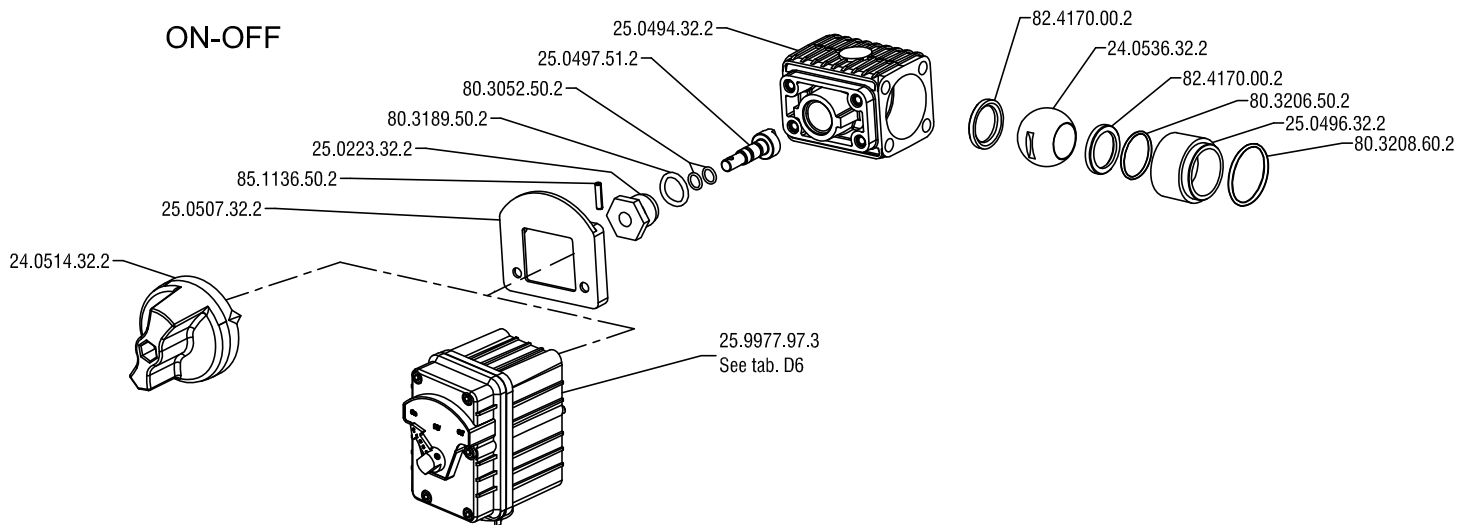

Standard

Selfcleaning

Kit by-pass intermedio  
**25.9861.97.3**  
 Intermediate by-pass kit

Kit by-pass terminale  
**25.9879.97.3**  
 Terminal by-pass kit

ON-OFF

ON-ON

Kit by-pass intermedio  
**25.8218.97.3**  
Intermediate by-pass kit

Kit by-pass terminale  
**25.8219.97.3**  
Terminal by-pass kit

Only for Fill Nergydrop  
 25.2533.97.3 (80-110 l/min)