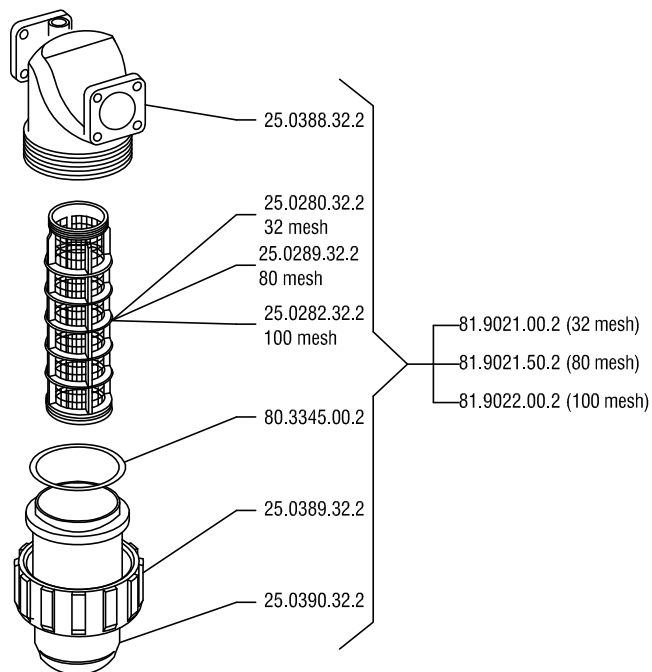

Regulating unit

Standard

Selfcleaning

Kit by-pass intermedio
25.9861.97.3
Intermediate by-pass kit

Kit by-pass terminale
25.9879.97.3
Terminal by-pass kit

Kit by-pass intermedio
25.8218.97.3
Intermediate by-pass kit

Kit by-pass terminale
25.8219.97.3
Terminal by-pass kit