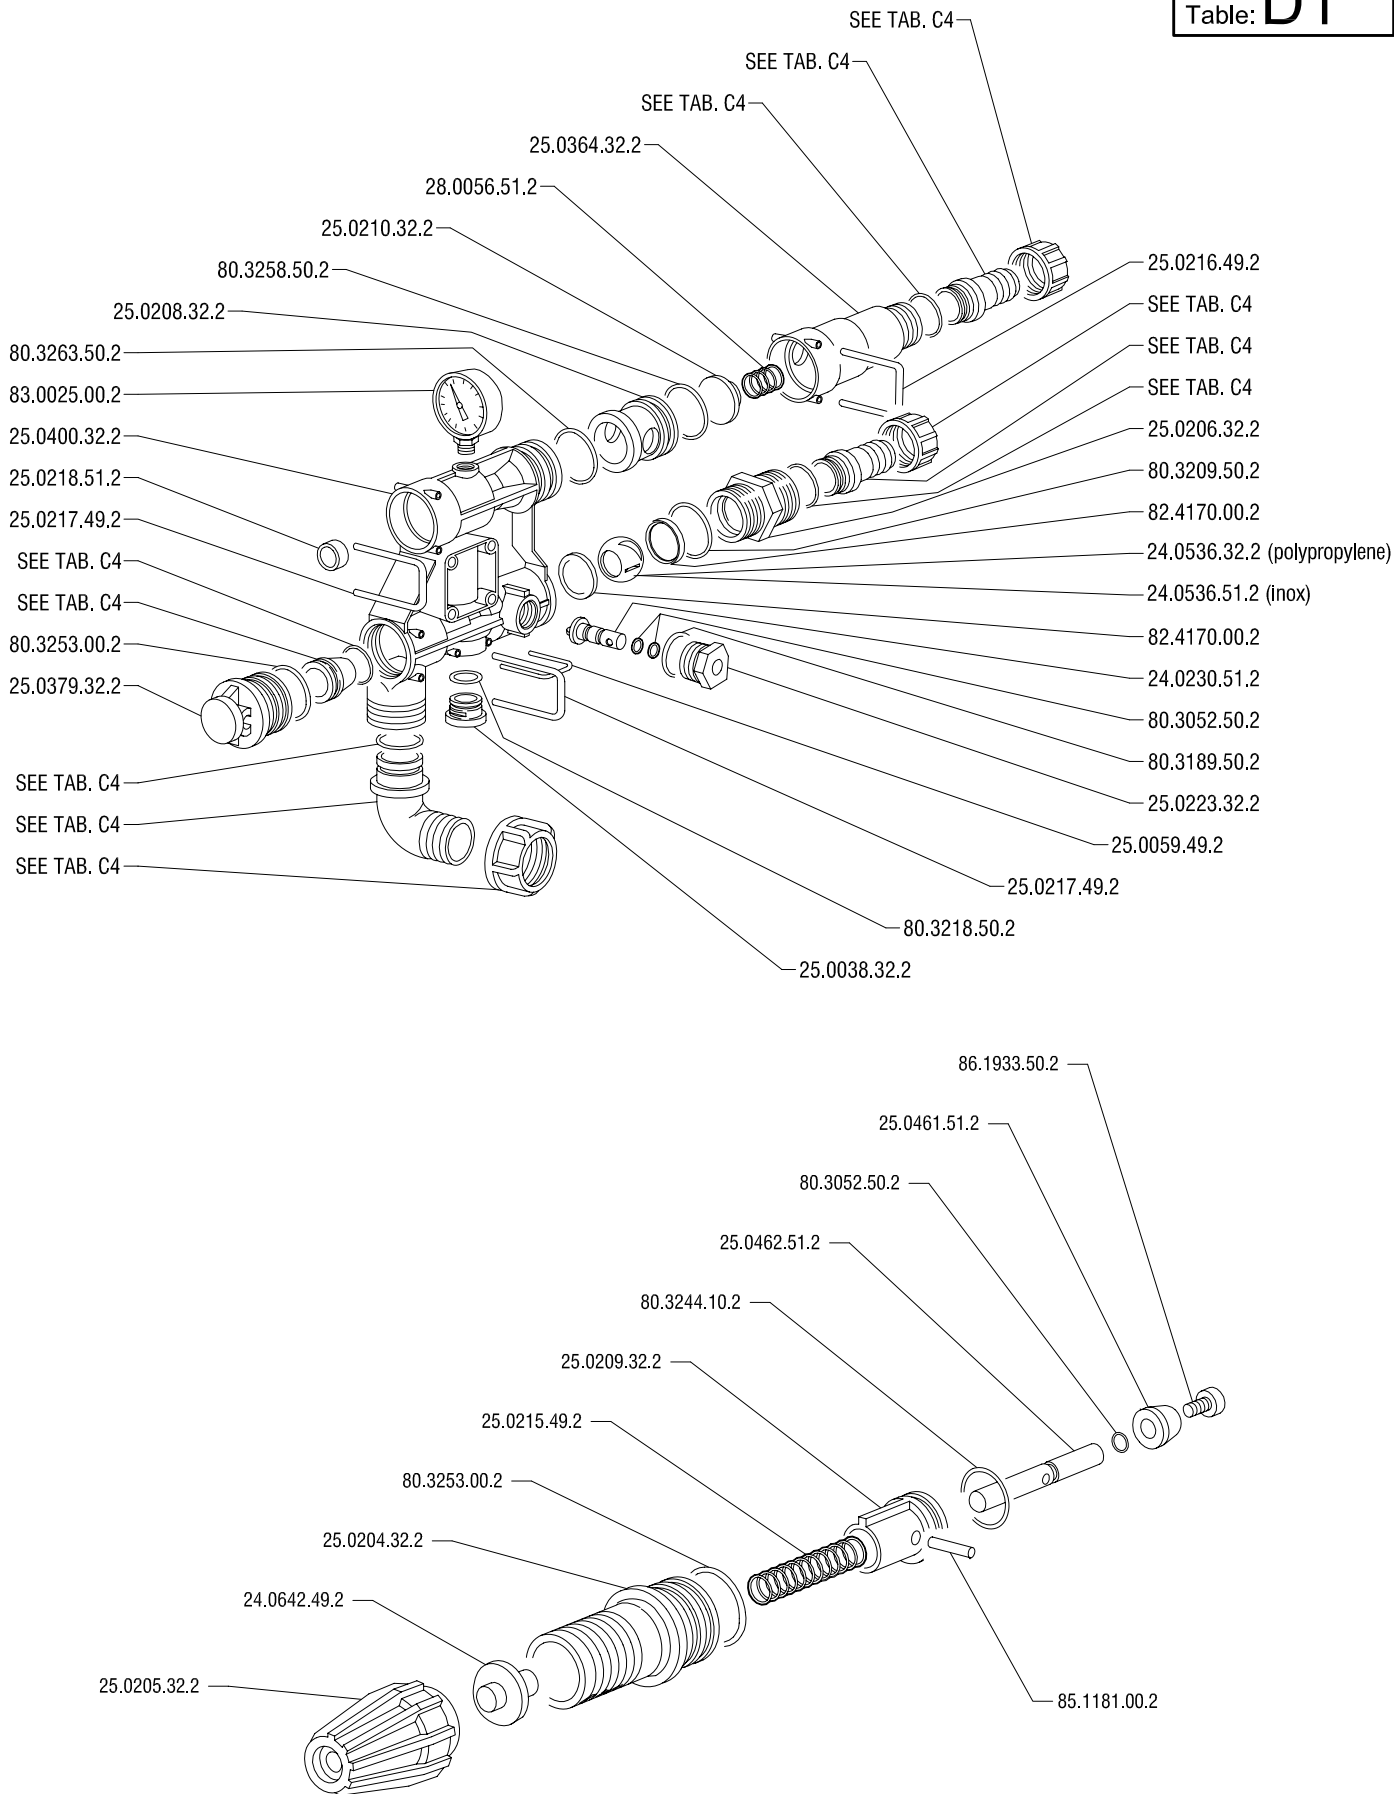

Regulating unit

Standard

Selfcleaning

Kit by-pass intermedio
25.9861.97.3
Intermediate by-pass kit

Kit by-pass terminale
25.9879.97.3
Terminal by-pass kit

Kit by-pass intermedio
25.8218.97.3
Intermediate by-pass kit

Kit by-pass terminale
25.8219.97.3
Terminal by-pass kit