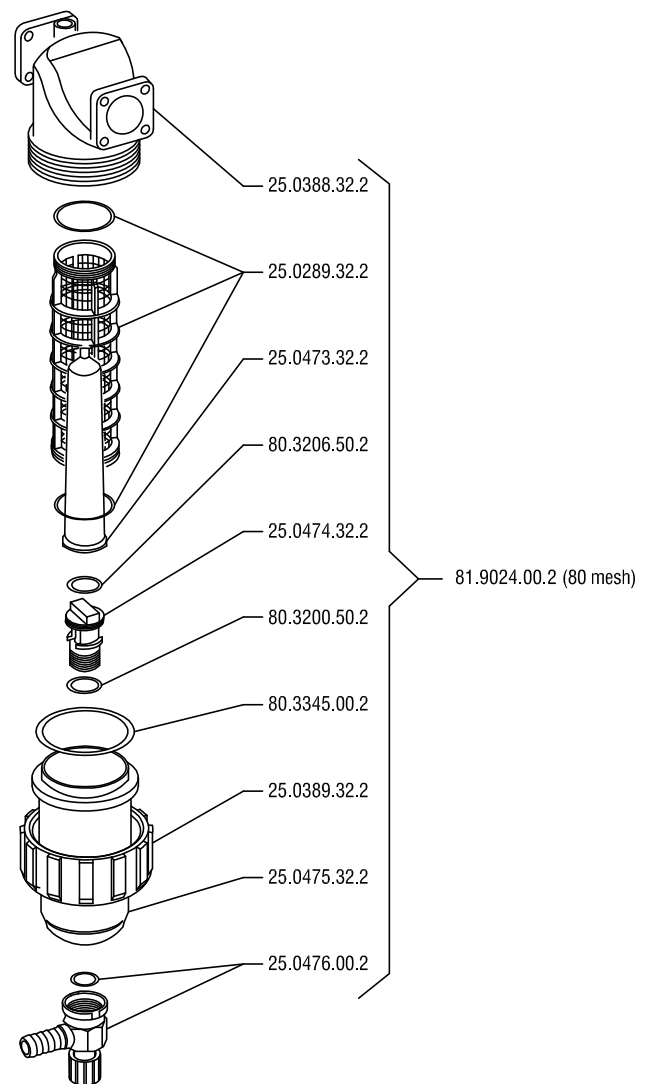

Regulating unit

Standard

Selfcleaning

Kit by-pass intermedio
25.9861.97.3
Intermediate by-pass kit

Kit by-pass terminale
25.9879.97.3
Terminal by-pass kit

Kit by-pass intermedio
25.8218.97.3
Intermediate by-pass kit

Kit by-pass terminale
25.8219.97.3
Terminal by-pass kit