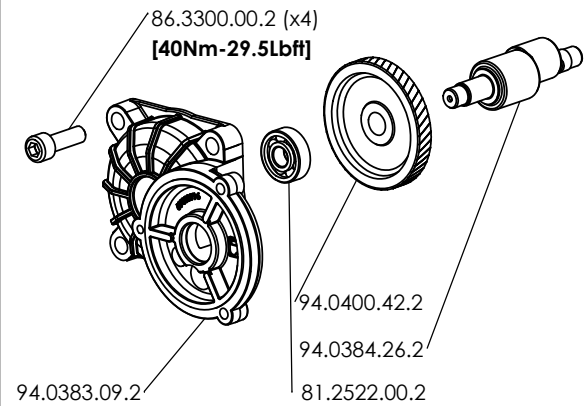

RT4.1-RTE.1 (base)

	KIT MEMBRANE - DIAPHRAGMS KIT				KIT VALVOLE - VALVES KIT		KIT POMPA - PUMP KIT	
MATERIALE - MATERIAL	BUNA-N	DURAMAX	DESMOPAN	VITON	/	/	/	/
STD. - OPT.	STD.	OPT.	OPT.	OPT.	STD.			
CODICE - CODE	94.9871.97.3	94.9917.97.3DS	94.9917.97.3	94.9910.97.3	94.9888.97.3		94.9942.97.3	
COMPONENTI COMPONENTS	■	▲	●	■	○		□	

INFORMAZIONI UTILI - USEFUL INFORMATION				
OLIO - OIL	OLIO MOTORE O SEMIIDRAULICO SAE 30 MOTOR OIL OR SEMI-HYDRAULIC OIL			
PRESSIONE DI LAVORO OPERATING PRESSURE	2 ÷ 5	5 ÷ 10	10 ÷ 20	20 ÷ 50
ACCUMULATORE	2	2÷5	5÷7	6÷8