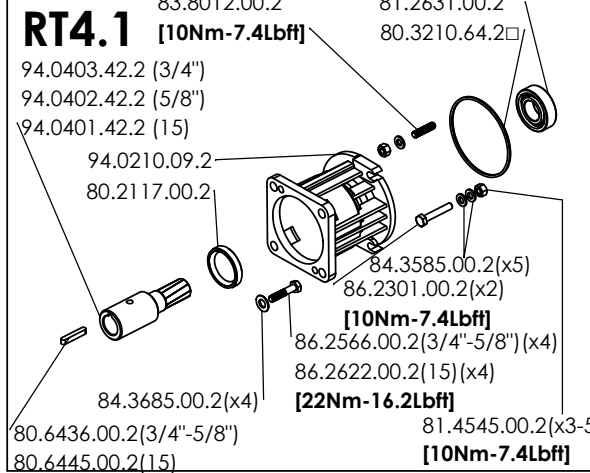

RT4.1-RTE.1 (base)

	KIT MEMBRANE - DIAPHRAGMS KIT				KIT VALVOLE - VALVES KIT		KIT POMPA - PUMP KIT	
MATERIALE - MATERIAL	BUNA-N	DURAMAX	DESMOPAN	VITON	/	/	/	/
STD. - OPT.	STD.	OPT.	OPT.	OPT.	STD.			
CODICE - CODE	94.9871.97.3	94.9917.97.3DS	94.9917.97.3	94.9910.97.3	94.9888.97.3		94.9942.97.3	
COMPONENTI COMPONENTS	■	▲	●	■	○		□	

INFORMAZIONI UTILI - USEFUL INFORMATION				
OLIO - OIL	OLIO MOTORE O SEMIIDRAULICO SAE 30 MOTOR OIL OR SEMI-HYDRAULIC OIL			
PRESSIONE DI LAVORO OPERATING PRESSURE	2 ÷ 5	5 ÷ 10	10 ÷ 20	20 ÷ 50
ACCUMULATORE	2	2÷5	5÷7	6÷8