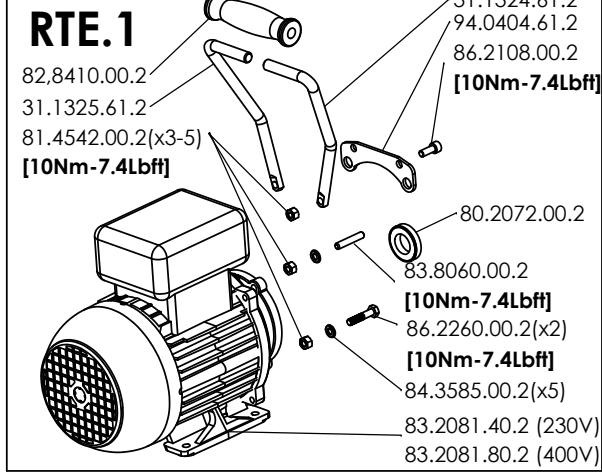

RT4.1-RTE.1 (base)

	KIT MEMBRANE - DIAPHRAGMS KIT				KIT VALVOLE - VALVES KIT		KIT POMPA - PUMP KIT	
MATERIALE - MATERIAL	BUNA-N	DURAMAX	DESMOPAN	VITON	/	/	/	/
STD. - OPT.	STD.	OPT.	OPT.	OPT.	STD.			
CODICE - CODE	94.9871.97.3	94.9917.97.3DS	94.9917.97.3	94.9910.97.3	94.9888.97.3		94.9942.97.3	
COMPONENTI COMPONENTS	■	▲	●	■	○		□	

INFORMAZIONI UTILI - USEFUL INFORMATION				
OLIO - OIL	OLIO MOTORE O SEMIIDRAULICO SAE 30 MOTOR OIL OR SEMI-HYDRAULIC OIL			
PRESSIONE DI LAVORO OPERATING PRESSURE	2 ÷ 5	5 ÷ 10	10 ÷ 20	20 ÷ 50
ACCUMULATORE	2	2÷5	5÷7	6÷8