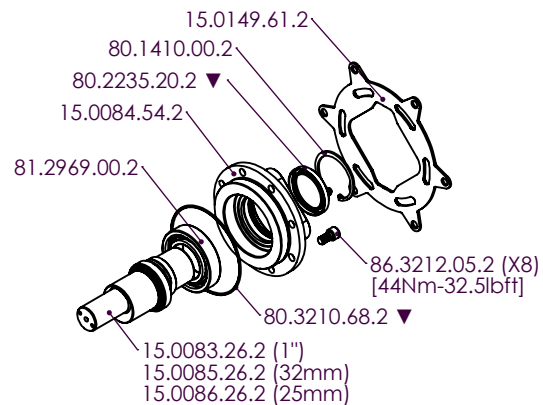

VD

VI

VC

OPTIONAL SAFETY CONE

CLOSED SAFETY CONE

SAFETY VALVE

24.3115.97.3

	KIT MEMBRANE DIAPHRAGMS KIT	KIT VALVOLE VALVES KIT	KIT POMPA PUMP KIT	
MATERIALE MATERIAL	DURAMAX	AISI 316	VD	VI-VC
STD. - OPT.	STD	STD	STD	STD
CODICE - CODE	15.9820.97.3DS	15.9819.97.3	15.9821.97.3	15.9822.97.3
COMPONENTI COMPONENTS	■	▲	●	▼

INFORMAZIONI UTILI - USEFUL INFORMATION				
OLIO - OIL	OLIO MOTORE O SEMIIDRAULICO SAE 30 MOTOR OIL OR SEMI-HYDRAULIC OIL			
PRESSIONE DI LAVORO OPERATING PRESSURE	2 ÷ 5	5÷10	10 ÷ 20	20 ÷ 50
ACCUMULATORE	/	/	/	/