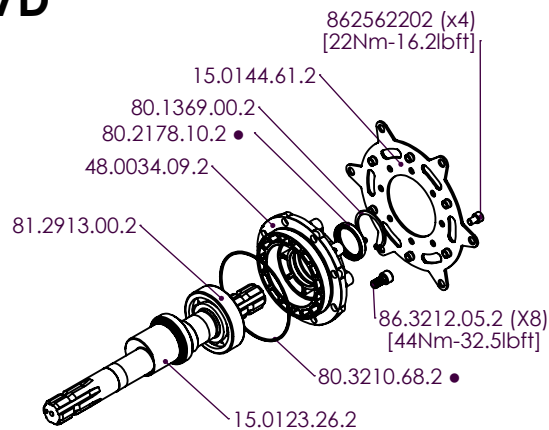

VD

VI

VC

OPTIONAL SAFETY CONE

CLOSED SAFETY CONE

SAFETY VALVE

24.3115.97.3

	KIT MEMBRANE DIAPHRAGMS KIT	KIT VALVOLE VALVES KIT	KIT POMPA PUMP KIT	
MATERIALE MATERIAL	DURAMAX	AISI 316	VD	VI-VC
STD. - OPT.	STD	STD	STD	STD
CODICE - CODE	15.9820.97.3DS	15.9819.97.3	15.9821.97.3	15.9822.97.3
COMPONENTI COMPONENTS	■	▲	●	▼

INFORMAZIONI UTILI - USEFUL INFORMATION				
OLIO - OIL	OLIO MOTORE O SEMIIDRAULICO SAE 30 MOTOR OIL OR SEMI-HYDRAULIC OIL			
PRESSIONE DI LAVORO OPERATING PRESSURE	2 ÷ 5	5÷10	10 ÷ 20	20 ÷ 50
ACCUMULATORE	/	/	/	/