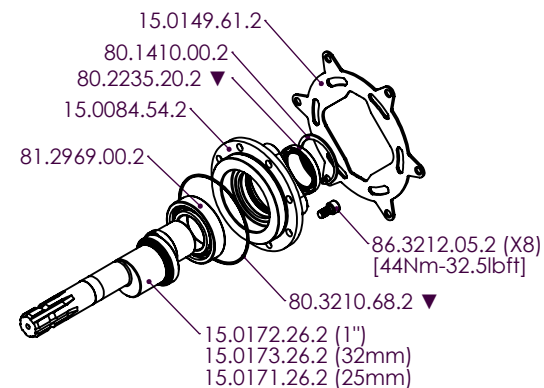

VD

VI

VC

OPTIONAL SAFETY CONE

CLOSED SAFETY CONE

SAFETY VALVE

24.3115.97.3

	KIT MEMBRANE DIAPHRAGMS KIT	KIT VALVOLE VALVES KIT	KIT POMPA PUMP KIT	
MATERIALE MATERIAL	DURAMAX	AISI 316	VD	VI-VC
STD. - OPT.	STD	STD	STD	STD
CODICE - CODE	15.9820.97.3DS	15.9819.97.3	15.9821.97.3	15.9822.97.3
COMPONENTI COMPONENTS	■	▲	●	▼

INFORMAZIONI UTILI - USEFUL INFORMATION				
OLIO - OIL	OLIO MOTORE O SEMIIDRAULICO SAE 30 MOTOR OIL OR SEMI-HYDRAULIC OIL			
PRESSIONE DI LAVORO OPERATING PRESSURE	2 ÷ 5	5÷10	10 ÷ 20	20 ÷ 50
ACCUMULATORE	/	/	/	/