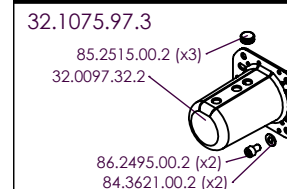

VD

VI

VC

OPTIONAL SAFETY CONE

CLOSED SAFETY CONE

SAFETY VALVE

24.3115.97.3

	KIT MEMBRANE DIAPHRAGMS KIT	KIT VALVOLE VALVES KIT	KIT POMPA PUMP KIT	
MATERIALE MATERIAL	DURAMAX	AISI 316	VD	VI-VC
STD. - OPT.	STD	STD	STD	STD
CODICE - CODE	15.9820.97.3DS	15.9819.97.3	15.9821.97.3	15.9822.97.3
COMPONENTI COMPONENTS	■	▲	●	▼