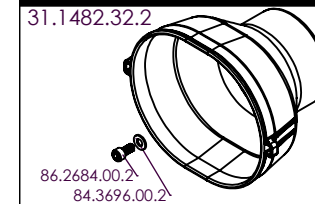

VD

VI

VC

OPTIONAL SAFETY CONE

CLOSED SAFETY CONE

SAFETY VALVE

24.3115.97.3

	KIT MEMBRANE DIAPHRAGMS KIT	KIT VALVOLE VALVES KIT	KIT POMPA PUMP KIT	
MATERIALE MATERIAL	DURAMAX	AISI 316	VD	VI-VC
STD. - OPT.	STD	STD	STD	STD
CODICE - CODE	15.9820.97.3DS	15.9819.97.3	15.9821.97.3	15.9822.97.3
COMPONENTI COMPONENTS	■	▲	●	▼