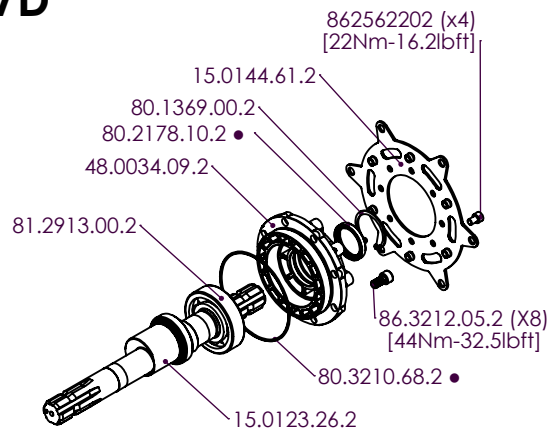

VD

VI

VC

OPTIONAL SAFETY CONE

CLOSED SAFETY CONE

SAFETY VALVE

24.3115.97.3

	KIT MEMBRANE DIAPHRAGMS KIT	KIT VALVOLE VALVES KIT	KIT POMPA PUMP KIT	
MATERIALE MATERIAL	DURAMAX	AISI 316	VD	VI-VC
STD. - OPT.	STD	STD	STD	STD
CODICE - CODE	15.9820.97.3DS	15.9819.97.3	15.9821.97.3	15.9822.97.3
COMPONENTI COMPONENTS	■	▲	●	▼

INFORMAZIONI UTILI - USEFUL INFORMATION				
OLIO - OIL	OLIO MOTORE O SEMIIDRAULICO SAE 30 MOTOR OIL OR SEMI-HYDRAULIC OIL			
PRESSIONE DI LAVORO OPERATING PRESSURE	2 ÷ 5	5÷10	10 ÷ 20	20 ÷ 50
ACCUMULATORE	/	/	/	/