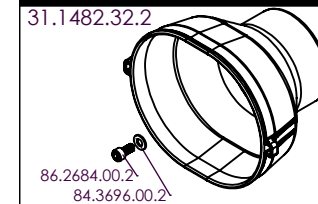

VD

VI

VC

OPTIONAL SAFETY CONE

CLOSED SAFETY CONE

SAFETY VALVE

24.3115.97.3

	KIT MEMBRANE DIAPHRAGMS KIT	KIT VALVOLE VALVES KIT	KIT POMPA PUMP KIT	
MATERIALE MATERIAL	DURAMAX	AISI 316	VD	VI-VC
STD. - OPT.	STD	STD	STD	STD
CODICE - CODE	15.9820.97.3DS	15.9819.97.3	15.9821.97.3	15.9822.97.3
COMPONENTI COMPONENTS	■	▲	●	▼