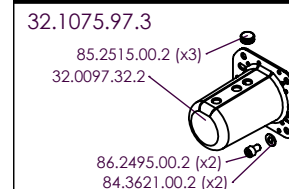

VD

VI

VC

OPTIONAL SAFETY CONE

CLOSED SAFETY CONE

SAFETY VALVE

24.3115.97.3

	KIT MEMBRANE DIAPHRAGMS KIT	KIT VALVOLE VALVES KIT	KIT POMPA PUMP KIT	
MATERIALE MATERIAL	DURAMAX	AISI 316	VD	VI-VC
STD. - OPT.	STD	STD	STD	STD
CODICE - CODE	15.9820.97.3DS	15.9819.97.3	15.9821.97.3	15.9822.97.3
COMPONENTI COMPONENTS	■	▲	●	▼