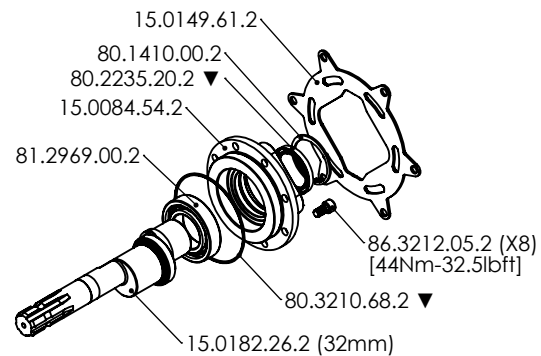

VD

VC

OPTIONAL SAFETY CONE

CLOSED SAFETY CONE

SAFETY VALVE

	KIT MEMBRANE DIAPHRAGMS KIT	KIT VALVOLE VALVES KIT	KIT POMPA PUMP KIT	
MATERIALE MATERIAL	DURAMAX	AISI 316	VD	VC
STD. - OPT.	STD	STD	STD	STD
CODICE - CODE	15.9820.97.3DS	15.9819.97.3	15.9821.97.3	15.9822.97.3
COMPONENTI COMPONENTS	■	▲	●	▼

INFORMAZIONI UTILI - USEFUL INFORMATION				
OLIO - OIL	OLIO MOTORE O SEMIIDRAULICO SAE 30 MOTOR OIL OR SEMI-HYDRAULIC OIL			
PRESSIONE DI LAVORO OPERATING PRESSURE	2 ÷ 5	5÷10	10 ÷ 20	20 ÷ 50
ACCUMULATORE	/	/	/	/