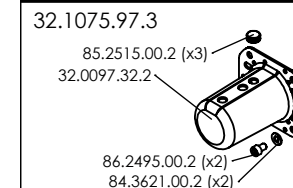

VD

VC

OPTIONAL SAFETY CONE

CLOSED SAFETY CONE

SAFETY VALVE

	KIT MEMBRANE DIAPHRAGMS KIT	KIT VALVOLE VALVES KIT	KIT POMPA PUMP KIT	
MATERIALE MATERIAL	DURAMAX	AISI 316	VD	VC
STD. - OPT.	STD	STD	STD	STD
CODICE - CODE	15.9820.97.3DS	15.9819.97.3	15.9821.97.3	15.9822.97.3
COMPONENTI COMPONENTS	■	▲	●	▼