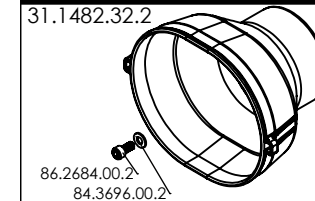

VD

VC

OPTIONAL SAFETY CONE

CLOSED SAFETY CONE

SAFETY VALVE

	KIT MEMBRANE DIAPHRAGMS KIT	KIT VALVOLE VALVES KIT	KIT POMPA PUMP KIT	
MATERIALE MATERIAL	DURAMAX	AISI 316	VD	VC
STD. - OPT.	STD	STD	STD	STD
CODICE - CODE	15.9820.97.3DS	15.9819.97.3	15.9821.97.3	15.9822.97.3
COMPONENTI COMPONENTS	■	▲	●	▼