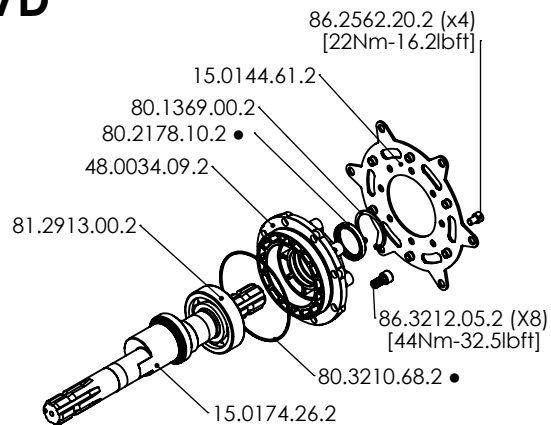

VD

VC

OPTIONAL SAFETY CONE

CLOSED SAFETY CONE

SAFETY VALVE

	KIT MEMBRANE DIAPHRAGMS KIT	KIT VALVOLE VALVES KIT	KIT POMPA PUMP KIT	
MATERIALE MATERIAL	DURAMAX	AISI 316	VD	VC
STD. - OPT.	STD	STD	STD	STD
CODICE - CODE	15.9820.97.3DS	15.9819.97.3	15.9821.97.3	15.9822.97.3
COMPONENTI COMPONENTS	■	▲	●	▼

INFORMAZIONI UTILI - USEFUL INFORMATION				
OLIO - OIL	OLIO MOTORE O SEMIIDRAULICO SAE 30 MOTOR OIL OR SEMI-HYDRAULIC OIL			
PRESSIONE DI LAVORO OPERATING PRESSURE	2 ÷ 5	5÷10	10 ÷ 20	20 ÷ 50
ACCUMULATORE	/	/	/	/