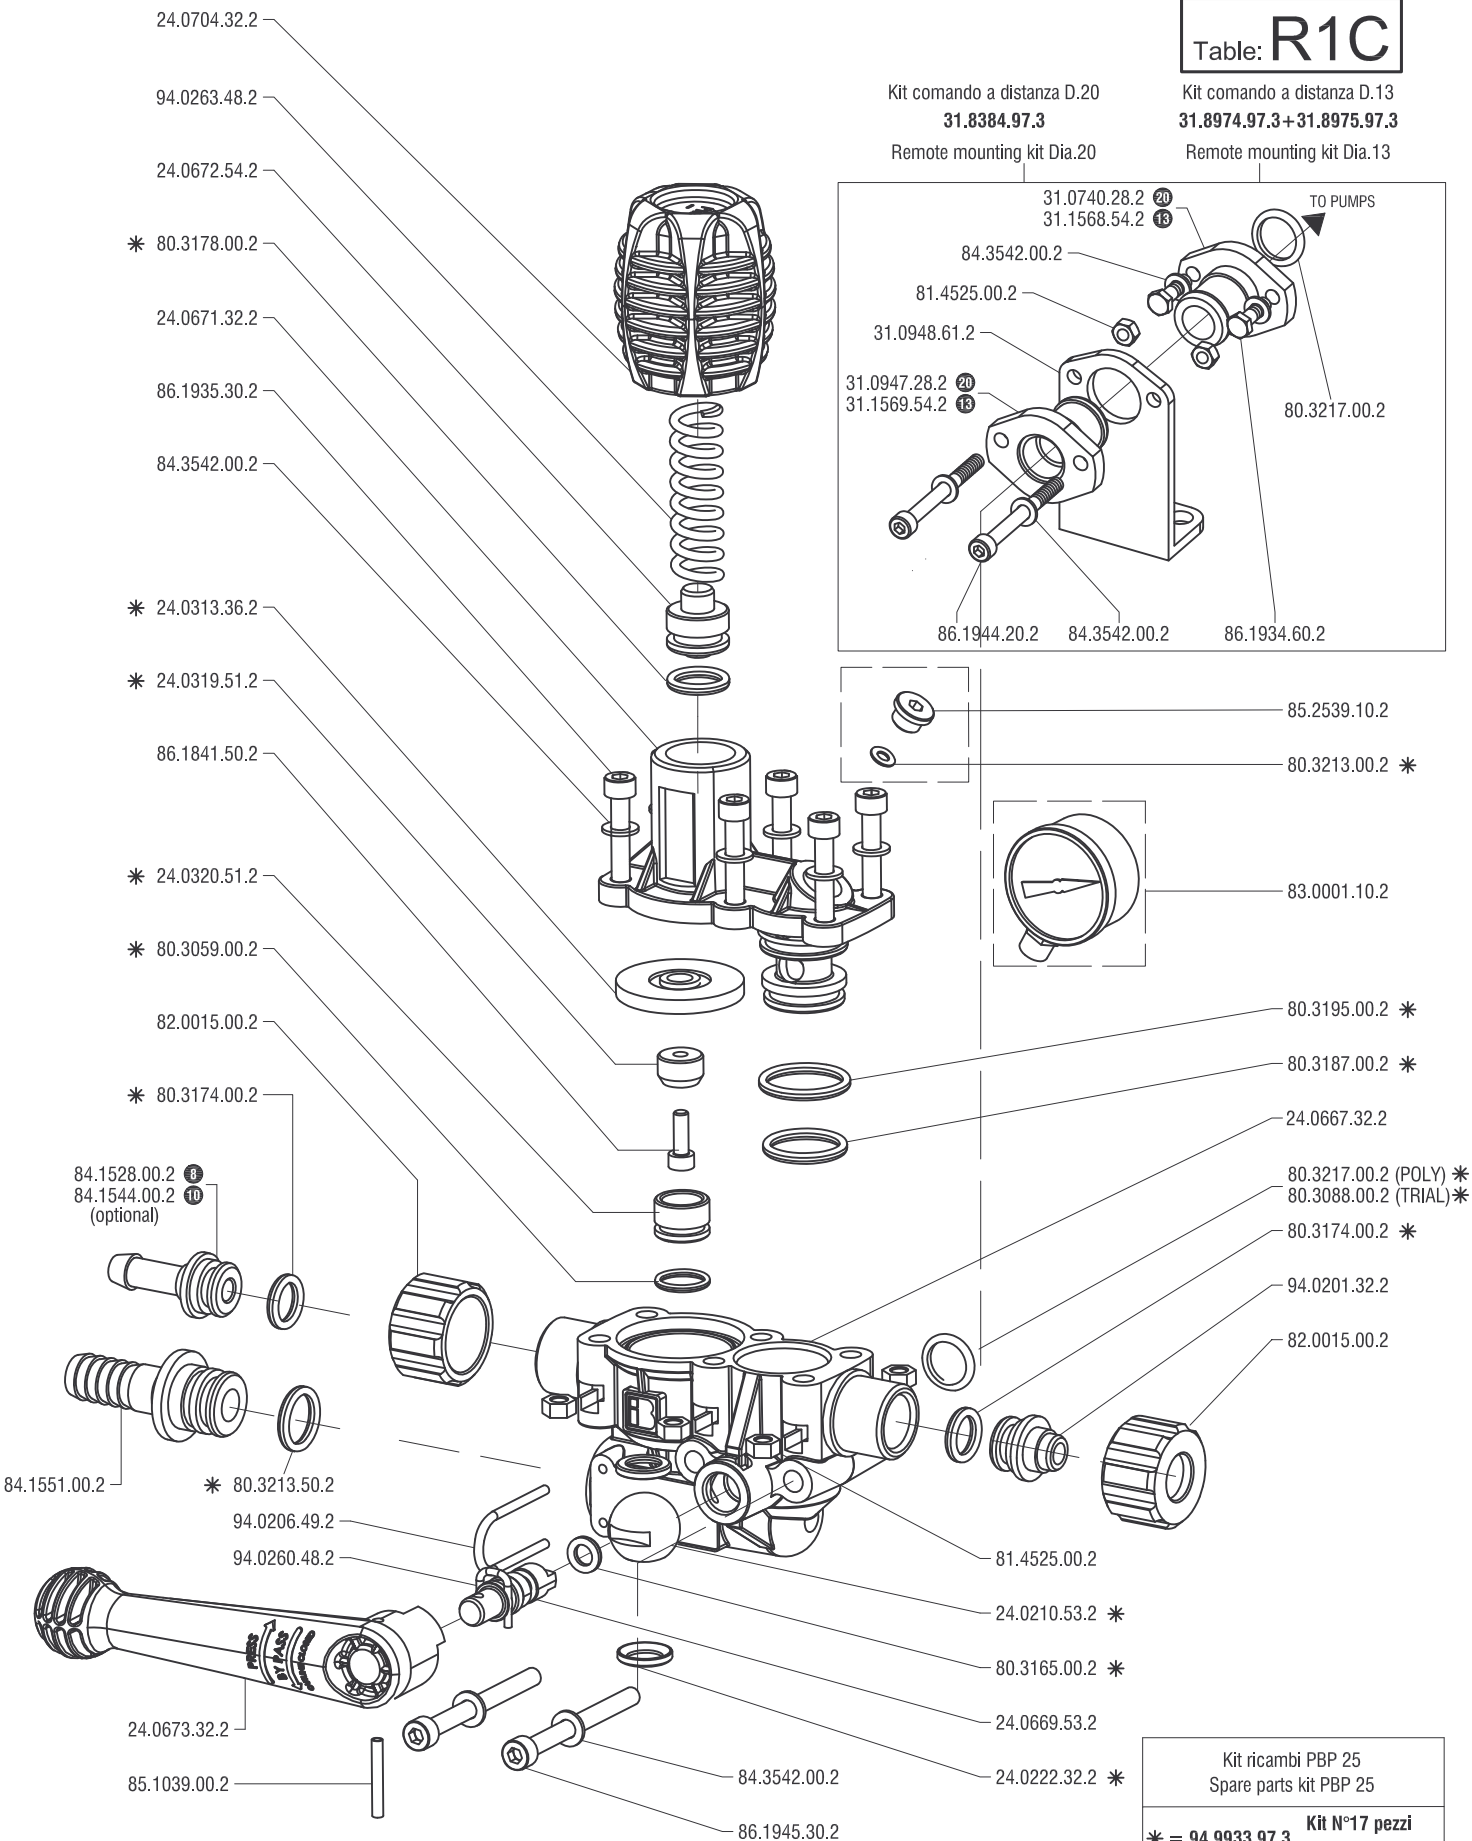

Table: **R1C**

Kit comando a distanza D.20
31.8384.97.3
 Remote mounting kit Dia.20

Kit comando a distanza D.13
31.8974.97.3+31.8975.97.3
 Remote mounting kit Dia.13

Kit ricambi PBP 25
 Spare parts kit PBP 25
 * = 94.9933.97.3 Kit N°17 pezzi
 Kit N°17 pieces