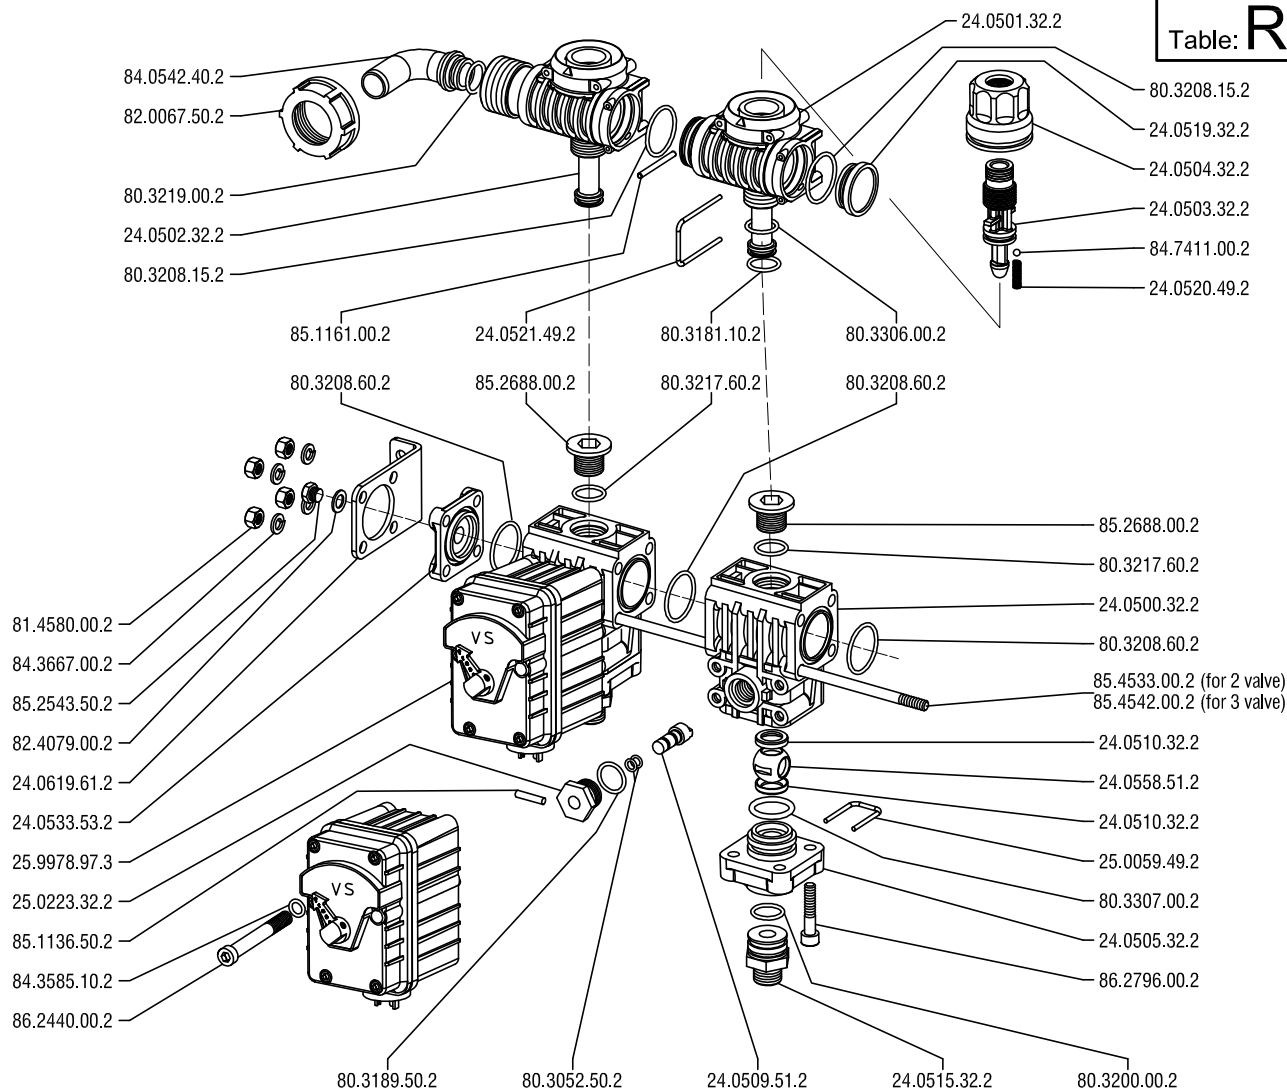

Motor powered section valve RS-RD for Multiduplo spray 2 RS out G.3/4"

Section: **R**

Table: **R12**

Volumetric valve (VV)

Date: 03/03/11