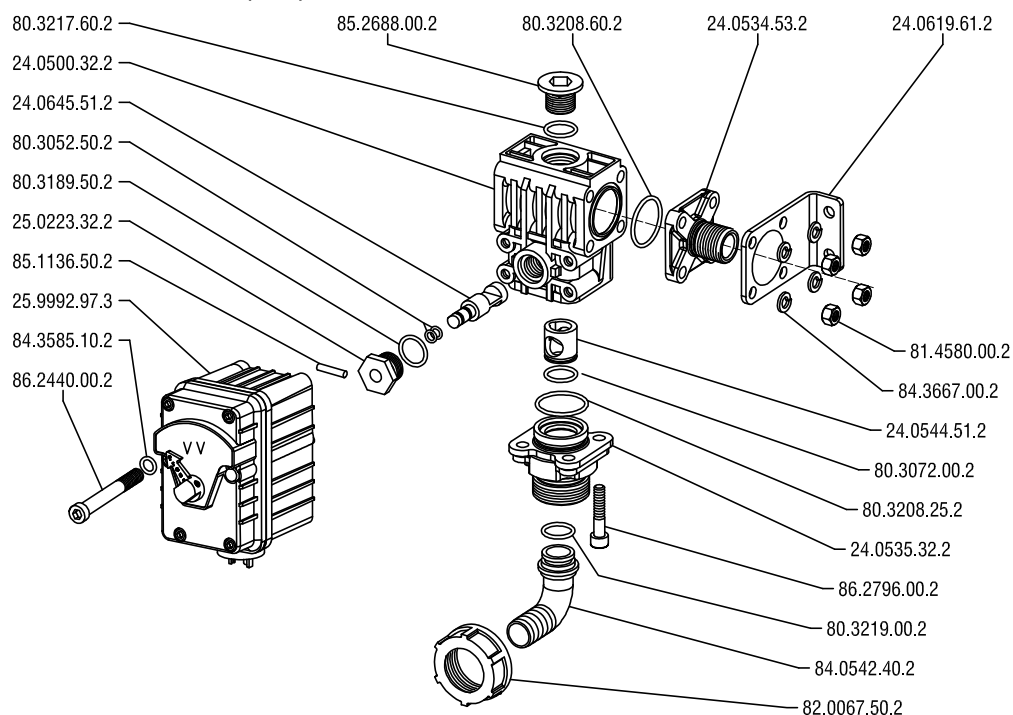

Motor powered section valve RS-RD for Multiduplo spray 2 RS out G.3/4"

Section: **R**

Table: **R12**

Volumetric valve (VV)

Date: 03/03/11