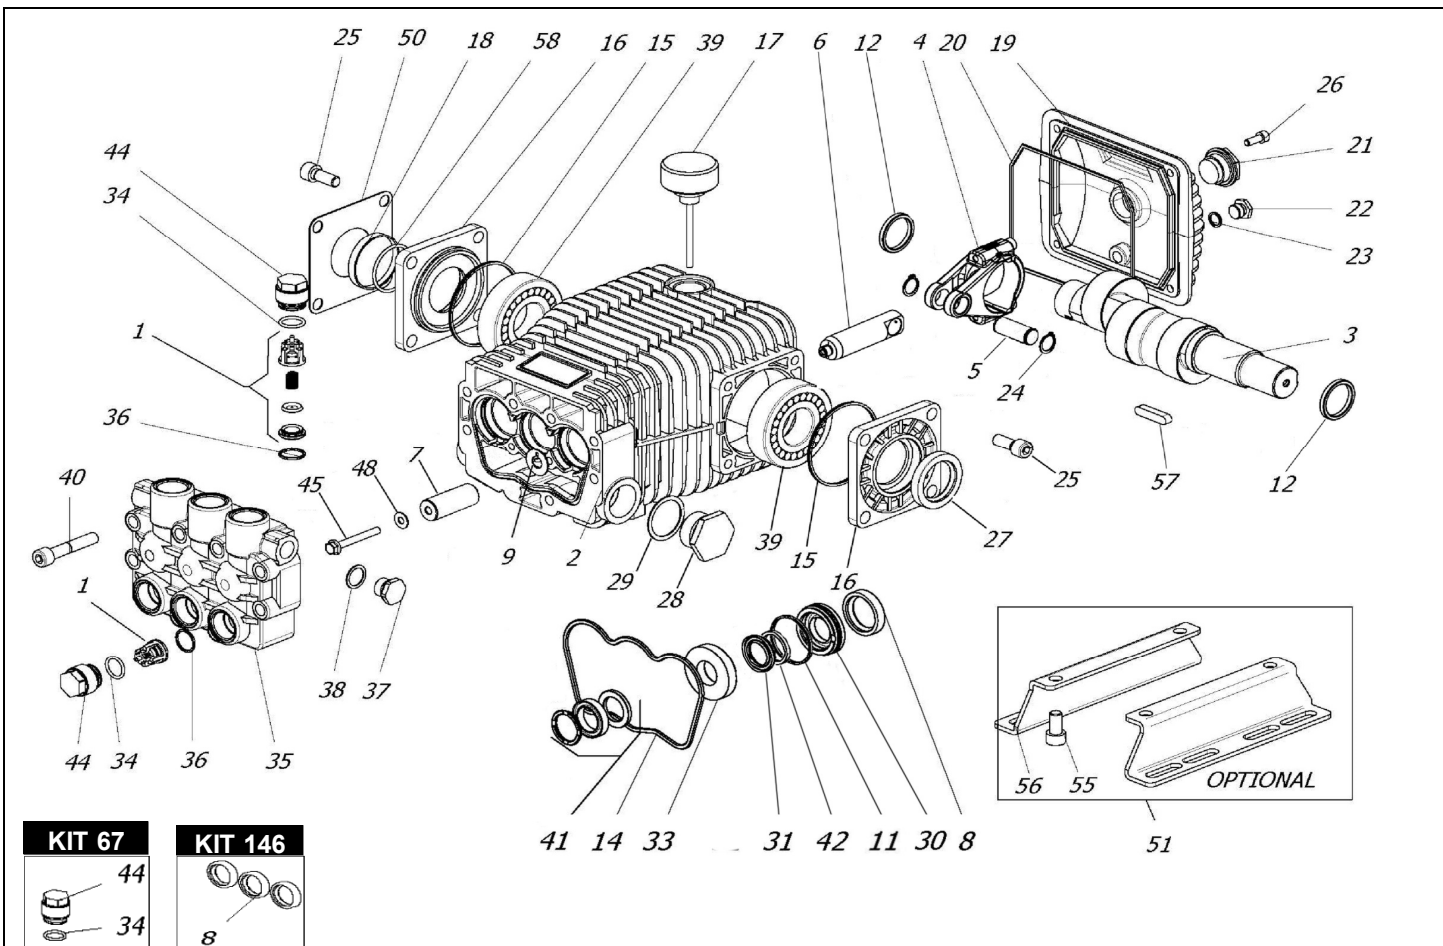

RAL 2830 - 3030 PREMIUM

POS.	CODICE PART NO. RÉF.	DENOMINAZIONE - DESCRIPTION - DESCRIPTION	Q.TY
1-kit 148	089806973	VALVES ASSEMBLY	6
2	080001092	PUMP CRANKCASE	1
3	080241262	CRANKSHAFT RAL 3030	1
3	080245262	CRANKSHAFT RAL 2830	1
4	080289112	CONNECTING ROD	3
5	080243492	PISTON PIN	3
6	080270512	PLUNGER ROD	3
7	080272182	CERAMIC PISTON D.22	3
8-kit 146-Kit 147	802092002	OIL SEAL	3
9	843827002	WASHER	3
11-kit 272-273	803080102	O-RING	3
12	080271412	BEARING SPACER	2
14-kit 272-273	080021312	PARTICULAR PROFILE GASKET	1
15-kit 147	803210642	O-RING	2
16	060017092	BEARING COVER	2
17	060020322	OIL FILLER PLUG WITH DIP STICK	1
18-kit 147	060019322	OIL SIGHT GLASS (FROM 06/2020)	1
18	060059322	OIL SIGHT GLASS (BEFORE 06/2020)	1
19	080006092	CRANKCASE COVER	1
20-kit 147	803210882	O-RING	1
21-kit 147	853515502	OIL SIGHT GLASS + O-RING	1
22	852543502	PLUG G1/4X9	1
23-kit 147	803057002	O-RING	1
24	801140002	CIRCLIP	6
25	863265002	BOLT	8
26	862108002	BOLT	4
27-kit 147	802143002	OIL SEAL	1
28	852712002	PLUG G1	1
28	852712532	PLUG G1 BRASS (OPTIONAL)	1
29	824230002	GASKET	1
30-kit 272	080119532	BACK GLAND	3
31-kit 272-273	802302102	"U" PACKING 22-30	3