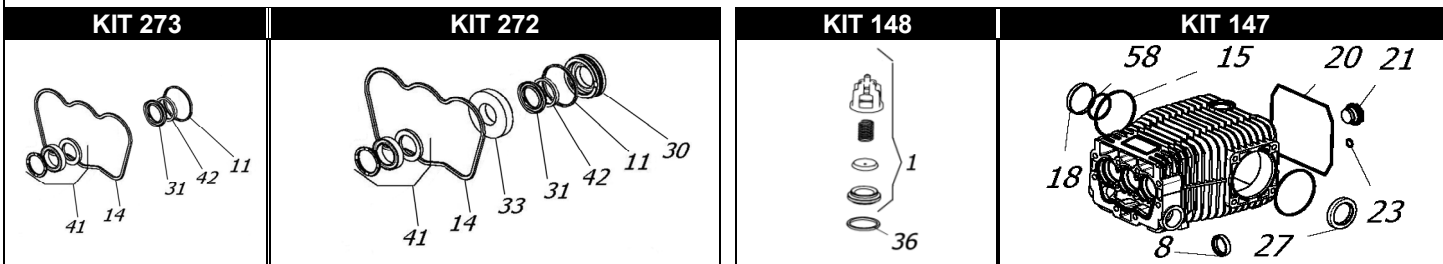

RAL 2830 - 3030 PREMIUM

POS.	CODICE PART NO. RÉF.	DENOMINAZIONE - DESCRIPTION - DESCRIPTION	Q.TY
1-kit 148	089806973	VALVES ASSEMBLY	6
2	080001092	PUMP CRANKCASE	1
3	080241262	CRANKSHAFT RAL 3030	1
3	080245262	CRANKSHAFT RAL 2830	1
4	080289112	CONNECTING ROD	3
5	080243492	PISTON PIN	3
6	080270512	PLUNGER ROD	3
7	080272182	CERAMIC PISTON D.22	3
8-kit 146-Kit 147	802092002	OIL SEAL	3
9	843827002	WASHER	3
11-kit 272-273	803080102	O-RING	3
12	080271412	BEARING SPACER	2
14-kit 272-273	080021312	PARTICULAR PROFILE GASKET	1
15-kit 147	803210642	O-RING	2
16	060017092	BEARING COVER	2
17	060020322	OIL FILLER PLUG WITH DIP STICK	1
18-kit 147	060019322	OIL SIGHT GLASS (FROM 06/2020)	1
18	060059322	OIL SIGHT GLASS (BEFORE 06/2020)	1
19	080006092	CRANKCASE COVER	1
20-kit 147	803210882	O-RING	1
21-kit 147	853515502	OIL SIGHT GLASS + O-RING	1
22	852543502	PLUG G1/4X9	1
23-kit 147	803057002	O-RING	1
24	801140002	CIRCLIP	6
25	863265002	BOLT	8
26	862108002	BOLT	4
27-kit 147	802143002	OIL SEAL	1
28	852712002	PLUG G1	1
28	852712532	PLUG G1 BRASS (OPTIONAL)	1
29	824230002	GASKET	1
30-kit 272	080119532	BACK GLAND	3
31-kit 272-273	802302102	"U" PACKING 22-30	3