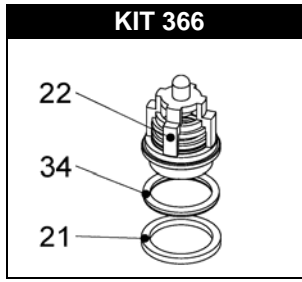

KTL 2250

POS.	CODICE PART NO RÉF.	DENOMINAZIONE - DESCRIPTION - DESCRIPTION	Q.TY
1	060006092	COVER	1
2	060007492	PISTON PIN DIA.15 MM	3
3	060017092	BEARING COVER DIA.80 MM	1
4	060019322	OIL SIGHT GLASS	1
5	060020322	OIL FILLER PLUG WITH DIP STICK	1
6	060021092	PUMP CRANKCASE	1
7	060055182	CERAMIC PISTON DIA.18 MM	3
8	060065512	PLUNGER ROD	3
9	060073512	PISTON BOLT	3
10	060123612	SHEET FOR OIL SIGHT LOCKING	1
11	060165262	CRANKSHAFT KTL 2250	1
12	060260092	BEARING COVER DIA.72	1
13	862752002	CONNECTING ROD BOLT	6
13	843652002	WASHER	6
13	060189112	CONNECTING ROD	3
15-KIT 368	060215532	FRONT GLAND	3
16-KIT 368	060216532	BACK GLAND DIA.20 MM	3
17	060265282	PUMP HEAD KTL 500	1
18	060266282	SUCTION MANIFOLD KTL 500	1
19	060267282	VALVE SUPPORT KTL 500	1
20-KIT 331	080250542	ANTI-EXTRUSION RING D. 22,4X18,4X2 MARR.	3
21-KIT 366	080251542	ANTI-EXTRUSION RING D. 22X17,5X2 MARR.	3
22-KIT 366	089837973	VALVES ASSEMBLY	6
23-KIT 331	180011532	VALVE CAP	3
25-KIT 367-368	802058002	ANELLO TEN. SUPER "U" D.18X28 NERO	3
26-KIT 367-368	802058102	THRUST RING SUPER "U" D.18	3
27-KIT367-368	802058202	ANTI-EXTRUSION RING D.18X28X3 MARRONE	3
29-KIT367-368	802300102	"U" PACKING D.18X26X5,5/3	3
30-KIT367-368	802300202	SCRAPER RING D.17,75X26X1,5	3
31	803205052	O-RING D.2,62X26,65	2
32	803050002	O-RING D.1,78X6,07	3
33-KIT 367-368	803080202	O-RING D.1,78X37,82	3
34-KIT 331-366	803182802	O-RING D.2,62X17,13	9