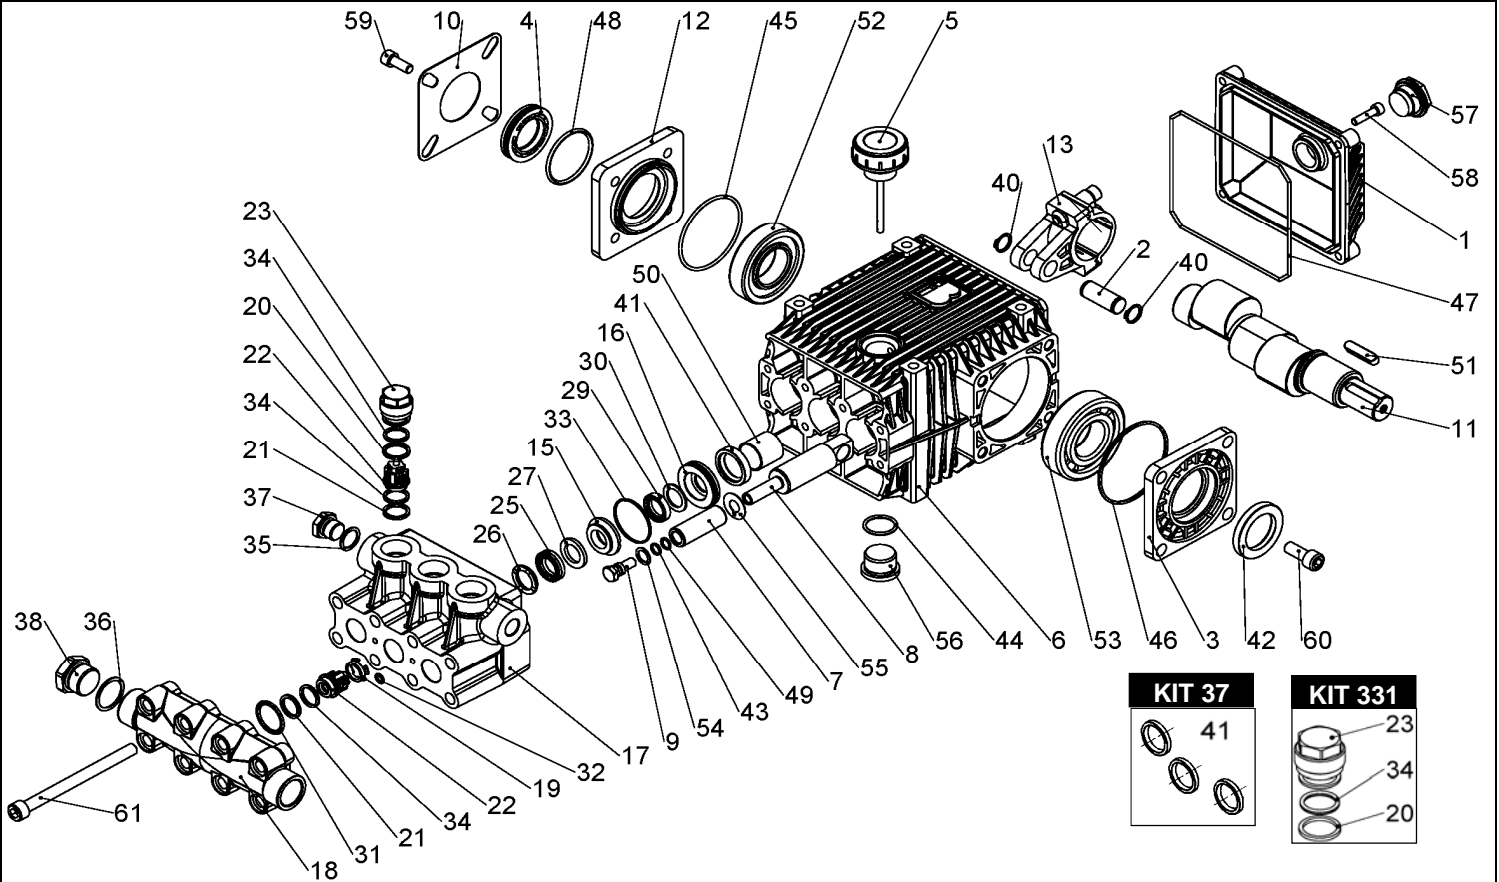

KTL 2250

POS.	CODICE PART NO RÉF.	DENOMINAZIONE - DESCRIPTION - DESCRIPTION	Q.TY
1	060006092	COVER	1
2	060007492	PISTON PIN DIA.15 MM	3
3	060017092	BEARING COVER DIA.80 MM	1
4	060019322	OIL SIGHT GLASS	1
5	060020322	OIL FILLER PLUG WITH DIP STICK	1
6	060021092	PUMP CRANKCASE	1
7	060055182	CERAMIC PISTON DIA.18 MM	3
8	060065512	PLUNGER ROD	3
9	060073512	PISTON BOLT	3
10	060123612	SHEET FOR OIL SIGHT LOCKING	1
11	060165262	CRANKSHAFT KTL 2250	1
12	060260092	BEARING COVER DIA.72	1
13	862752002	CONNECTING ROD BOLT	6
13	843652002	WASHER	6
13	060189112	CONNECTING ROD	3
15-KIT 368	060215532	FRONT GLAND	3
16-KIT 368	060216532	BACK GLAND DIA.20 MM	3
17	060265282	PUMP HEAD KTL 500	1
18	060266282	SUCTION MANIFOLD KTL 500	1
19	060267282	VALVE SUPPORT KTL 500	1
20-KIT 331	080250542	ANTI-EXTRUSION RING D. 22,4X18,4X2 MARR.	3
21-KIT 366	080251542	ANTI-EXTRUSION RING D. 22X17,5X2 MARR.	3
22-KIT 366	089837973	VALVES ASSEMBLY	6
23-KIT 331	180011532	VALVE CAP	3
25-KIT 367-368	802058002	ANELLO TEN. SUPER "U" D.18X28 NERO	3
26-KIT 367-368	802058102	THRUST RING SUPER "U" D.18	3
27-KIT367-368	802058202	ANTI-EXTRUSION RING D.18X28X3 MARRONE	3
29-KIT367-368	802300102	"U" PACKING D.18X26X5,5/3	3
30-KIT367-368	802300202	SCRAPER RING D.17,75X26X1,5	3
31	803205052	O-RING D.2,62X26,65	2
32	803050002	O-RING D.1,78X6,07	3
33-KIT 367-368	803080202	O-RING D.1,78X37,82	3
34-KIT 331-366	803182802	O-RING D.2,62X17,13	9