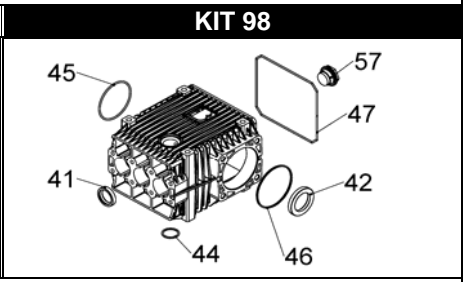

KTL 2250

POS.	CODICE PART NO RÉF.	DENOMINAZIONE - DESCRIPTION - DESCRIPTION	Q.TY
1	060006092	COVER	1
2	060007492	PISTON PIN DIA.15 MM	3
3	060017092	BEARING COVER DIA.80 MM	1
4	060019322	OIL SIGHT GLASS	1
5	060020322	OIL FILLER PLUG WITH DIP STICK	1
6	060021092	PUMP CRANKCASE	1
7	060055182	CERAMIC PISTON DIA.18 MM	3
8	060065512	PLUNGER ROD	3
9	060073512	PISTON BOLT	3
10	060123612	SHEET FOR OIL SIGHT LOCKING	1
11	060165262	CRANKSHAFT KTL 2250	1
12	060260092	BEARING COVER DIA.72	1
13	862752002	CONNECTING ROD BOLT	6
13	843652002	WASHER	6
13	060189112	CONNECTING ROD	3
15-KIT 368	060215532	FRONT GLAND	3
16-KIT 368	060216532	BACK GLAND DIA.20 MM	3
17	060265282	PUMP HEAD KTL 500	1
18	060266282	SUCTION MANIFOLD KTL 500	1
19	060267282	VALVE SUPPORT KTL 500	1
20-KIT 331	080250542	ANTI-EXTRUSION RING D. 22,4X18,4X2 MARR.	3
21-KIT 366	080251542	ANTI-EXTRUSION RING D. 22X17,5X2 MARR.	3
22-KIT 366	089837973	VALVES ASSEMBLY	6
23-KIT 331	180011532	VALVE CAP	3
25-KIT 367-368	802058002	ANELLO TEN. SUPER "U" D.18X28 NERO	3
26-KIT 367-368	802058102	THRUST RING SUPER "U" D.18	3
27-KIT367-368	802058202	ANTI-EXTRUSION RING D.18X28X3 MARRONE	3
29-KIT367-368	802300102	"U" PACKING D.18X26X5,5/3	3
30-KIT367-368	802300202	SCRAPER RING D.17,75X26X1,5	3
31	803205052	O-RING D.2,62X26,65	2
32	803050002	O-RING D.1,78X6,07	3
33-KIT 367-368	803080202	O-RING D.1,78X37,82	3
34-KIT 331-366	803182802	O-RING D.2,62X17,13	9