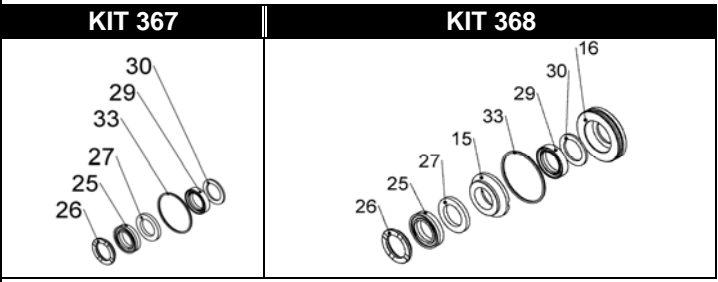

KTL 2250

POS.	CODICE PART NO RÉF.	DENOMINAZIONE - DESCRIPTION - DESCRIPTION	Q.TY
1	060006092	COVER	1
2	060007492	PISTON PIN DIA.15 MM	3
3	060017092	BEARING COVER DIA.80 MM	1
4	060019322	OIL SIGHT GLASS	1
5	060020322	OIL FILLER PLUG WITH DIP STICK	1
6	060021092	PUMP CRANKCASE	1
7	060055182	CERAMIC PISTON DIA.18 MM	3
8	060065512	PLUNGER ROD	3
9	060073512	PISTON BOLT	3
10	060123612	SHEET FOR OIL SIGHT LOCKING	1
11	060165262	CRANKSHAFT KTL 2250	1
12	060260092	BEARING COVER DIA.72	1
13	862752002	CONNECTING ROD BOLT	6
13	843652002	WASHER	6
13	060189112	CONNECTING ROD	3
15-KIT 368	060215532	FRONT GLAND	3
16-KIT 368	060216532	BACK GLAND DIA.20 MM	3
17	060265282	PUMP HEAD KTL 500	1
18	060266282	SUCTION MANIFOLD KTL 500	1
19	060267282	VALVE SUPPORT KTL 500	1
20-KIT 331	080250542	ANTI-EXTRUSION RING D. 22,4X18,4X2 MARR.	3
21-KIT 366	080251542	ANTI-EXTRUSION RING D. 22X17,5X2 MARR.	3
22-KIT 366	089837973	VALVES ASSEMBLY	6
23-KIT 331	180011532	VALVE CAP	3
25-KIT 367-368	802058002	ANELLO TEN. SUPER "U" D.18X28 NERO	3
26-KIT 367-368	802058102	THRUST RING SUPER "U" D.18	3
27-KIT367-368	802058202	ANTI-EXTRUSION RING D.18X28X3 MARRONE	3
29-KIT367-368	802300102	"U" PACKING D.18X26X5,5/3	3
30-KIT367-368	802300202	SCRAPER RING D.17,75X26X1,5	3
31	803205052	O-RING D.2,62X26,65	2
32	803050002	O-RING D.1,78X6,07	3
33-KIT 367-368	803080202	O-RING D.1,78X37,82	3
34-KIT 331-366	803182802	O-RING D.2,62X17,13	9