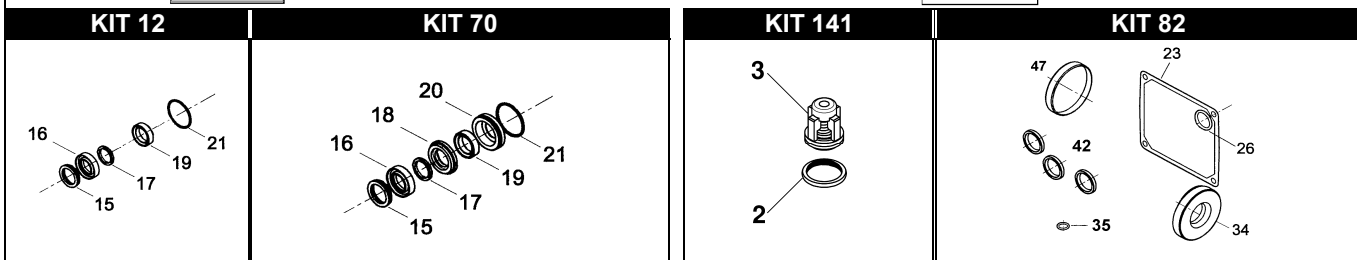

WHY 1520

POS.	CODICE PART NO. RÉF.	DENOMINAZIONE - DESCRIPTION - DESCRIPTION	Q.TY	POS.	CODICE PART NO. RÉF.	DENOMINAZIONE - DESCRIPTION - DESCRIPTION	PCS.
1	020007282	PUMP HEAD (D.18)	1	30	020009262	CRANKSHAFT WHY 1520	1
2-kit 141	803061002	O-RING D.1,78X12,42	6	30	020049262	CRANKSHAFT WHY 1520 17x24	1
3-kit 141	019802973	CHECK VALVE	6	31	311681090	COUPLING FLANGE	1
4-kit 166	803065002	O-RING	6	33	812750002	BALL BEARING	1
5-kit 166	040365532	VALVE CAP	6	34-kit 83	802125502	OIL SEAL 25X62X10	1
10	862900002	SCREW TCEI M8X55 UNI 5931	8	35-kit 83	803057002	O-RING	1
11	824109002	COPPER GASKET DIA.17X22X1	2	36	852543502	CAP G. 1/4x9	1
12	852579002	PLUG G 3/8	2	37	814561002	STAINLESS STEEL NUT M8 UNI 5589	3
12	852579532	PLUG G 3/8 BRASS (OPTIONAL)	2	38	843642902	WASHER DIA.8,1X14X1	3
15-kit 70-12	050019322	SEAL PACKER DN 18/28	3	39	050010182	CERAMIC PISTON DIA. 18 MM	3
16-kit 70-12	802061002	V PACKING DIA.18X28X5,5	3	40	803049002	O-RING DIA.1,78X5,28	3
17-kit 70-12	050221322	EXTERNAL CHECK RING (EX 050088322)	3	41	843726002	WASHER DIA.9,1X24X1	3
18-kit 70	050223532	FRONT BRASS GLAND DIA.18 MM	3	42-kit 64-83	802035002	OIL SEAL DIA.15X24X5	3
19-kit 70-12	802043002	PRESSURE SEAL DIA.18X24	3	43	040012512	PLUNGER ROD	3
20-kit 70	040165532	BACK BRASS GLAND DIA.18 MM.	3	44	852003002	PISTON PIN DIA.8X25	3
21-kit 70-12	803073002	O-RING DIA.23,52X1,78	3	45	040116112	CONROD	3
22	040360092	CRANKCASE	1	46	812707002	BALL BEARING	1
23-kit 83	050050722	CRANKCASE COVER GASKET	1	47-kit 83	802099602	CAP	1
24	801184002	RING	1	48	311683612	OPPOSITE SUPPORT	1
25	040120322	OIL SIGHT GLASS	1	49	861955002	GALVANIZED BOLT TCEI M6X10 UNI 5931	4
26-kit 83	803189002	O-RING DIA.2,62X18,72	1	50	862111002	SCREW	4
27	040106092	REAR COVER	1	51	311682612	MOTOR SIDE SUPPORT	1
28	862166002	SCREW M6X20	4				
29	049832973	FILLER PLUG	1				
				REPAIR KIT NO,s INCLUDED PCS.			
				kit 70	049841973	SPARE PART KIT	21
				kit 12	049813973	SPARE PART KIT	15
				kit 141	019826973	SPARE PART KIT	15
				kit 64	049836973	SPARE PART KIT	3
				kit 166	049960973	SPARE PART KIT	12
				kit 82	049846973	SPARE PART KIT	8