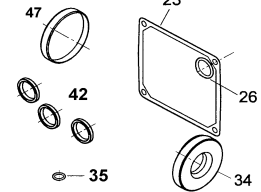

WHY 1520

KIT 82

POS.	CODICE PART NO. RÉF.	DENOMINAZIONE - DESCRIPTION - DESCRIPTION	Q.TY
1	020007282	PUMP HEAD (D.18)	1
2-kit 141	803061002	O-RING D.1,78X12,42	6
3-kit 141	019802973	CHECK VALVE	6
4-kit 166	803065002	O-RING	6
5-kit 166	040365282	VALVE CAP	5
6	040365632	VALVE CAP FOR GAUGE	1
7	830096002	PRESSURE GAUGE	1
10	862900002	SCREW TCEI M8X55 UNI 5931	8
11	824109002	COPPER GASKET DIA.17X22X1	2
12	852579002	PLUG G 3/8	2
12	852579532	PLUG G 3/8 BRASS (OPTIONAL)	2
15-kit 70-12	050019322	SEAL PACKER DN 18/28	3
16-kit 70-12	802061002	V PACKING DIA.18X28X5,5	3
17-kit 70-12	050221322	EXTERNAL CHECK RING (EX 050088322)	3
18-kit 70	050223532	FRONT BRASS GLAND DIA.18 MM	3
19-kit 70-12	802043002	PRESSURE SEAL DIA.18X24	3
20-kit 70	040165532	BACK BRASS GLAND DIA.18 MM.	3
21-kit 70-12	803073002	O-RING DIA.23,52X1,78	3
22	040360092	CRANKCASE	1
23-kit 83	050050722	CRANKCASE COVER GASKET	1
24	801184002	RING	1
25	040120322	OIL SIGHT GLASS	1
26-kit 83	803189002	O-RING DIA.2,62X18,72	1
27	040106092	REAR COVER	1
28	862166002	SCREW M6X20	4
29	049832973	FILLER PLUG	1