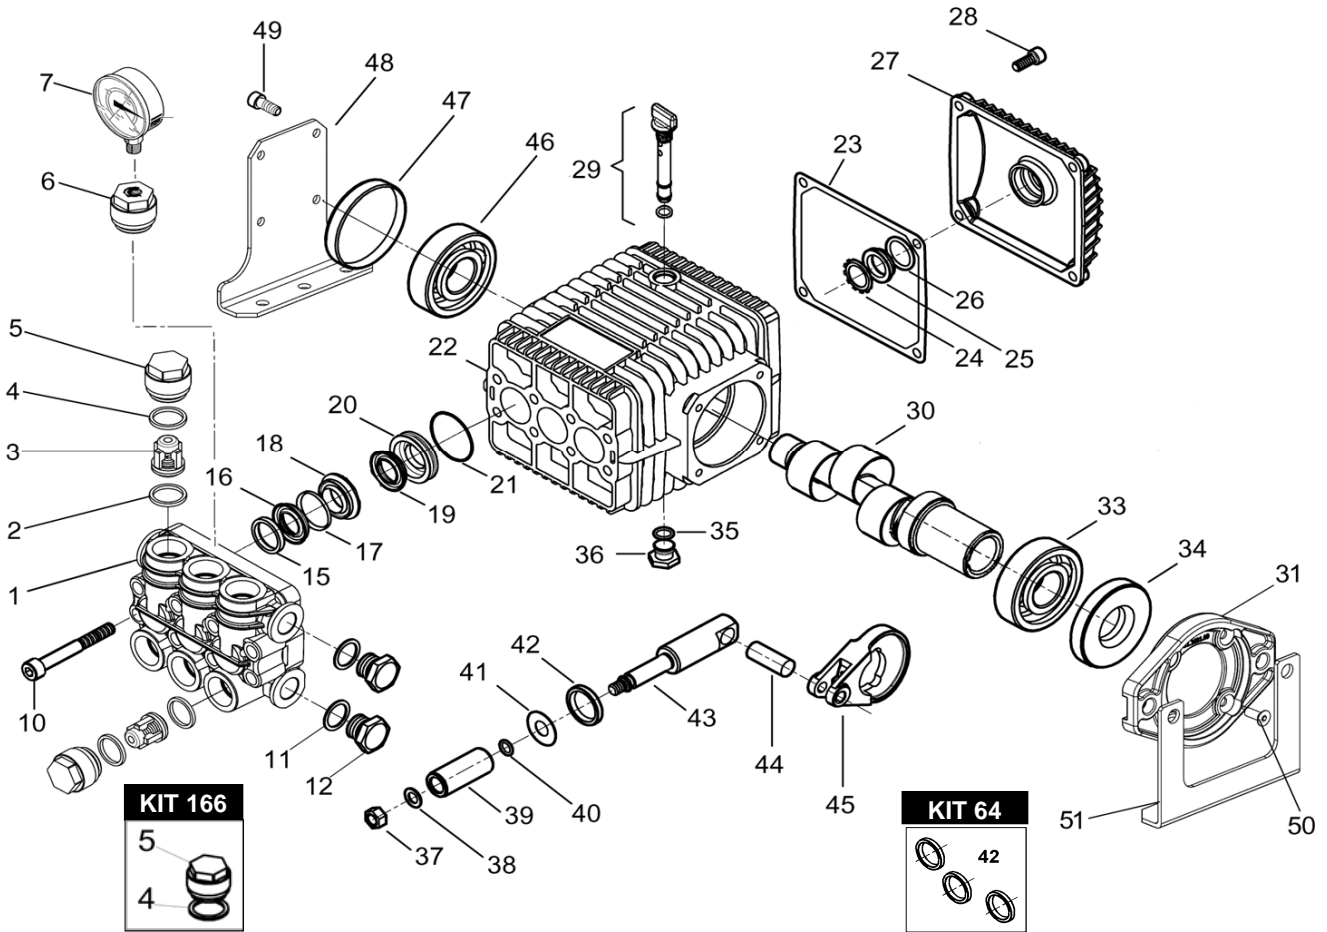

WHY 1520

KIT 12

KIT 70

KIT 141

KIT 82

POS.	CODICE PART NO. RÉF.	DENOMINAZIONE - DESCRIPTION - DESCRIPTION	Q.TY
1	020007282	PUMP HEAD (D.18)	1
2-kit 141	803061002	O-RING D.1,78X12,42	6
3-kit 141	019802973	CHECK VALVE	6
4-kit 166	803065002	O-RING	6
5-kit 166	040365282	VALVE CAP	5
6	040365632	VALVE CAP FOR GAUGE	1
7	830096002	PRESSURE GAUGE	1
10	862900002	SCREW TCEI M8X55 UNI 5931	8
11	824109002	COPPER GASKET DIA.17X22X1	2
12	852579002	PLUG G 3/8	2
12	852579532	PLUG G 3/8 BRASS (OPTIONAL)	2
15-kit 70-12	050019322	SEAL PACKER DN 18/28	3
16-kit 70-12	802061002	V PACKING DIA.18X28X5,5	3
17-kit 70-12	050221322	EXTERNAL CHECK RING (EX 050088322)	3
18-kit 70	050223532	FRONT BRASS GLAND DIA.18 MM	3
19-kit 70-12	802043002	PRESSURE SEAL DIA.18X24	3
20-kit 70	040165532	BACK BRASS GLAND DIA.18 MM.	3
21-kit 70-12	803073002	O-RING DIA.23,52X1,78	3
22	040360092	CRANKCASE	1
23-kit 83	050050722	CRANKCASE COVER GASKET	1
24	801184002	RING	1
25	040120322	OIL SIGHT GLASS	1
26-kit 83	803189002	O-RING DIA.2,62X18,72	1
27	040106092	REAR COVER	1
28	862166002	SCREW M6X20	4
29	049832973	FILLER PLUG	1

POS.	CODICE PART NO. RÉF.	DENOMINAZIONE - DESCRIPTION - DESCRIPTION	PCS.
30	020009262	CRANKSHAFT WHY 1520	1
30	020049262	CRANKSHAFT WHY 1520 17x24	1
31	311681090	COUPLING FLANGE	1
33	812750002	BALL BEARING	1
34-kit 83	802125502	OIL SEAL 25X62X10	1
35-kit 83	803057002	O-RING	1
36	852543502	CAP G.1/4x9	1
37	814561002	STAINLESS STEEL NUT M8 UNI 5589	3
38	843642902	WASHER DIA.8,1X14X1	3
39	050010182	CERAMIC PISTON DIA.18 MM	3
40	803049002	O-RING DIA.1,78X5,28	3
41	843726002	WASHER DIA.9,1X24X1	3
42-kit 64-83	802035002	OIL SEAL DIA.15X24X5	3
43	040012512	PLUNGER ROD	3
44	852003002	PISTON PIN DIA.8X25	3
45	040116112	CONROD	3
46	812707002	BALL BEARING	1
47-kit 83	802099602	CAP	1
48	311683612	OPPOSITE SUPPORT	1
49	861955002	GALVANIZED BOLT TCEI M6X10 UNI 5931	4
50	862111002	SCREW	4
51	311682612	MOTOR SIDE SUPPORT	1
REPAIR KIT	NO.s INCLUDED		PCS.
kit 70	049841973	SPARE PART KIT	21
kit 12	049813973	SPARE PART KIT	15
kit 141	019826973	SPARE PART KIT	15
kit 64	049836973	SPARE PART KIT	3
kit 166	049960973	SPARE PART KIT	12
kit 82	049846973	SPARE PART KIT	8